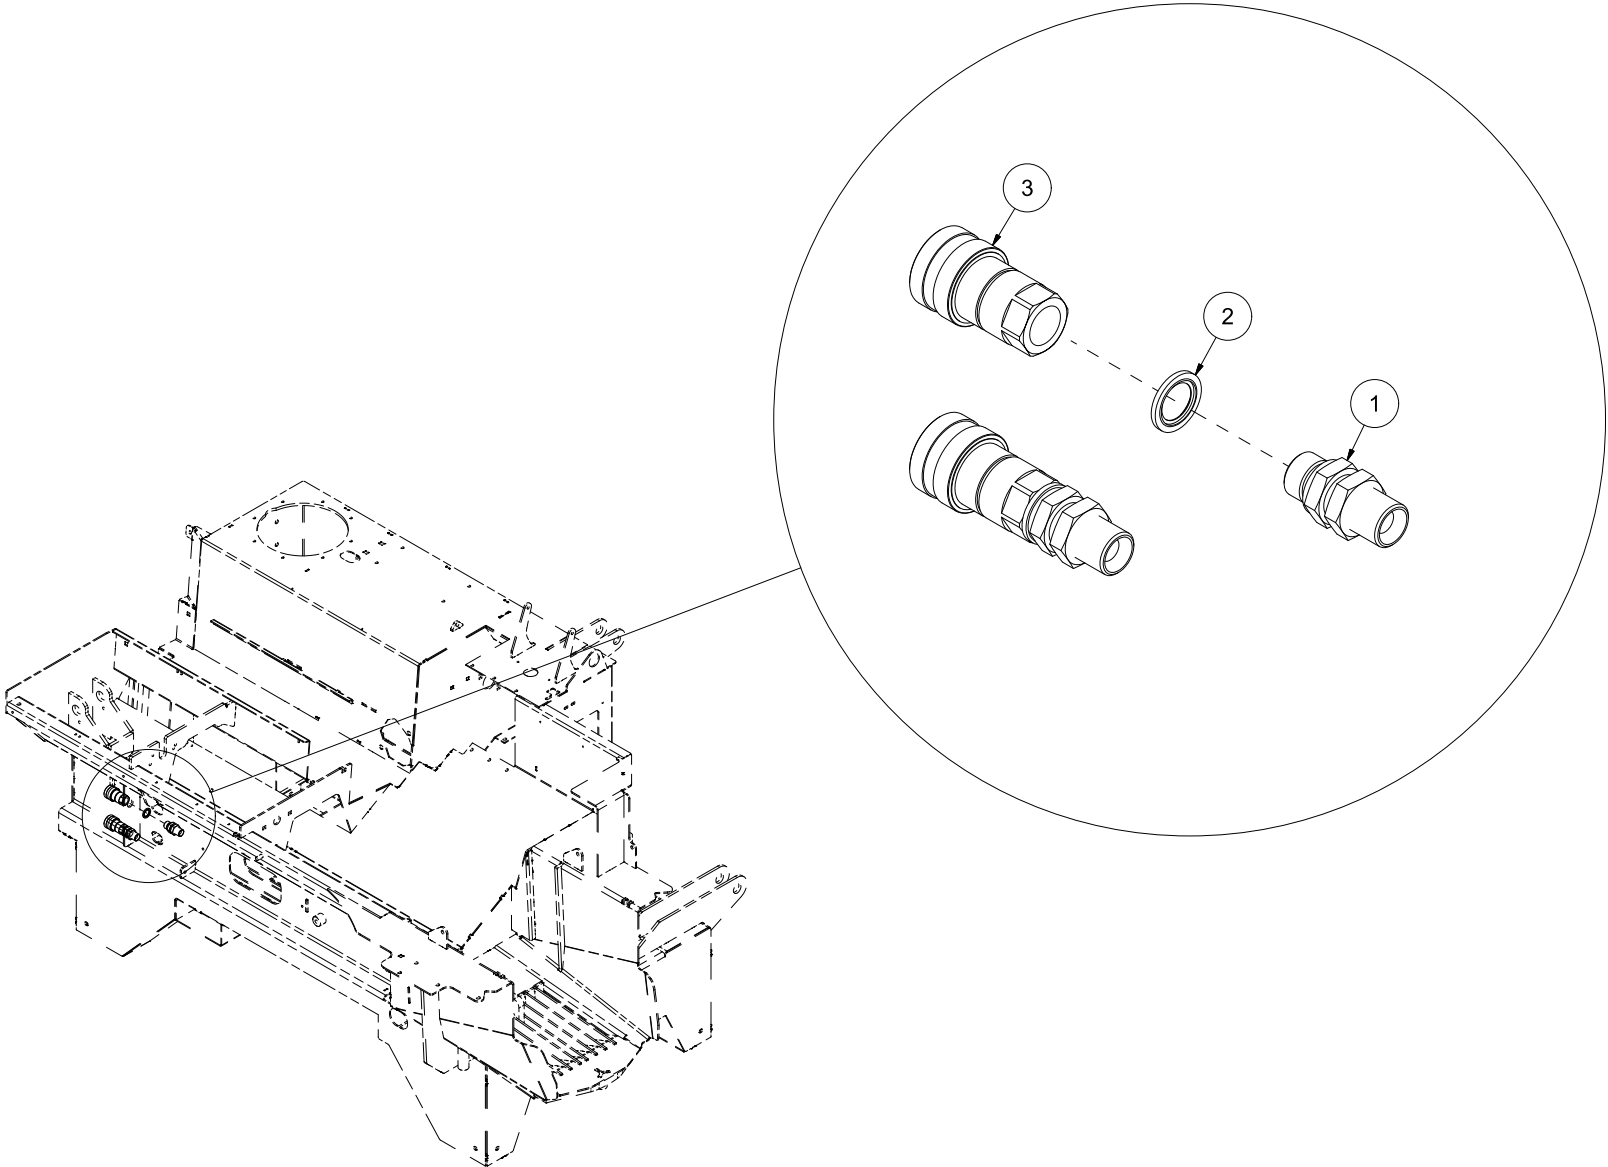

Pos	Qty	Article no	Designation
1	2	2957804	Bulkhead bushing 1/2" BSP
2	2	2957861	Hydraulic gasket 1/2"
3	2	2957858	Quick coupling 1/2" hunk.

Serial number: 140001 - 150000

Pos	Qty	Article no	Designation
1	1	4312450	Complete electrical box
2	4	2477130	Unbrako cylinder screw M4x10 ElZn DIN 912
3	1	14131180	Power cord machine-tractor L2.5 m
4	2	2451196	Hexagon screw with flange M6x10 ElZn 8.8 DIN 6921
5	1	4321721	3 pin female plug connector