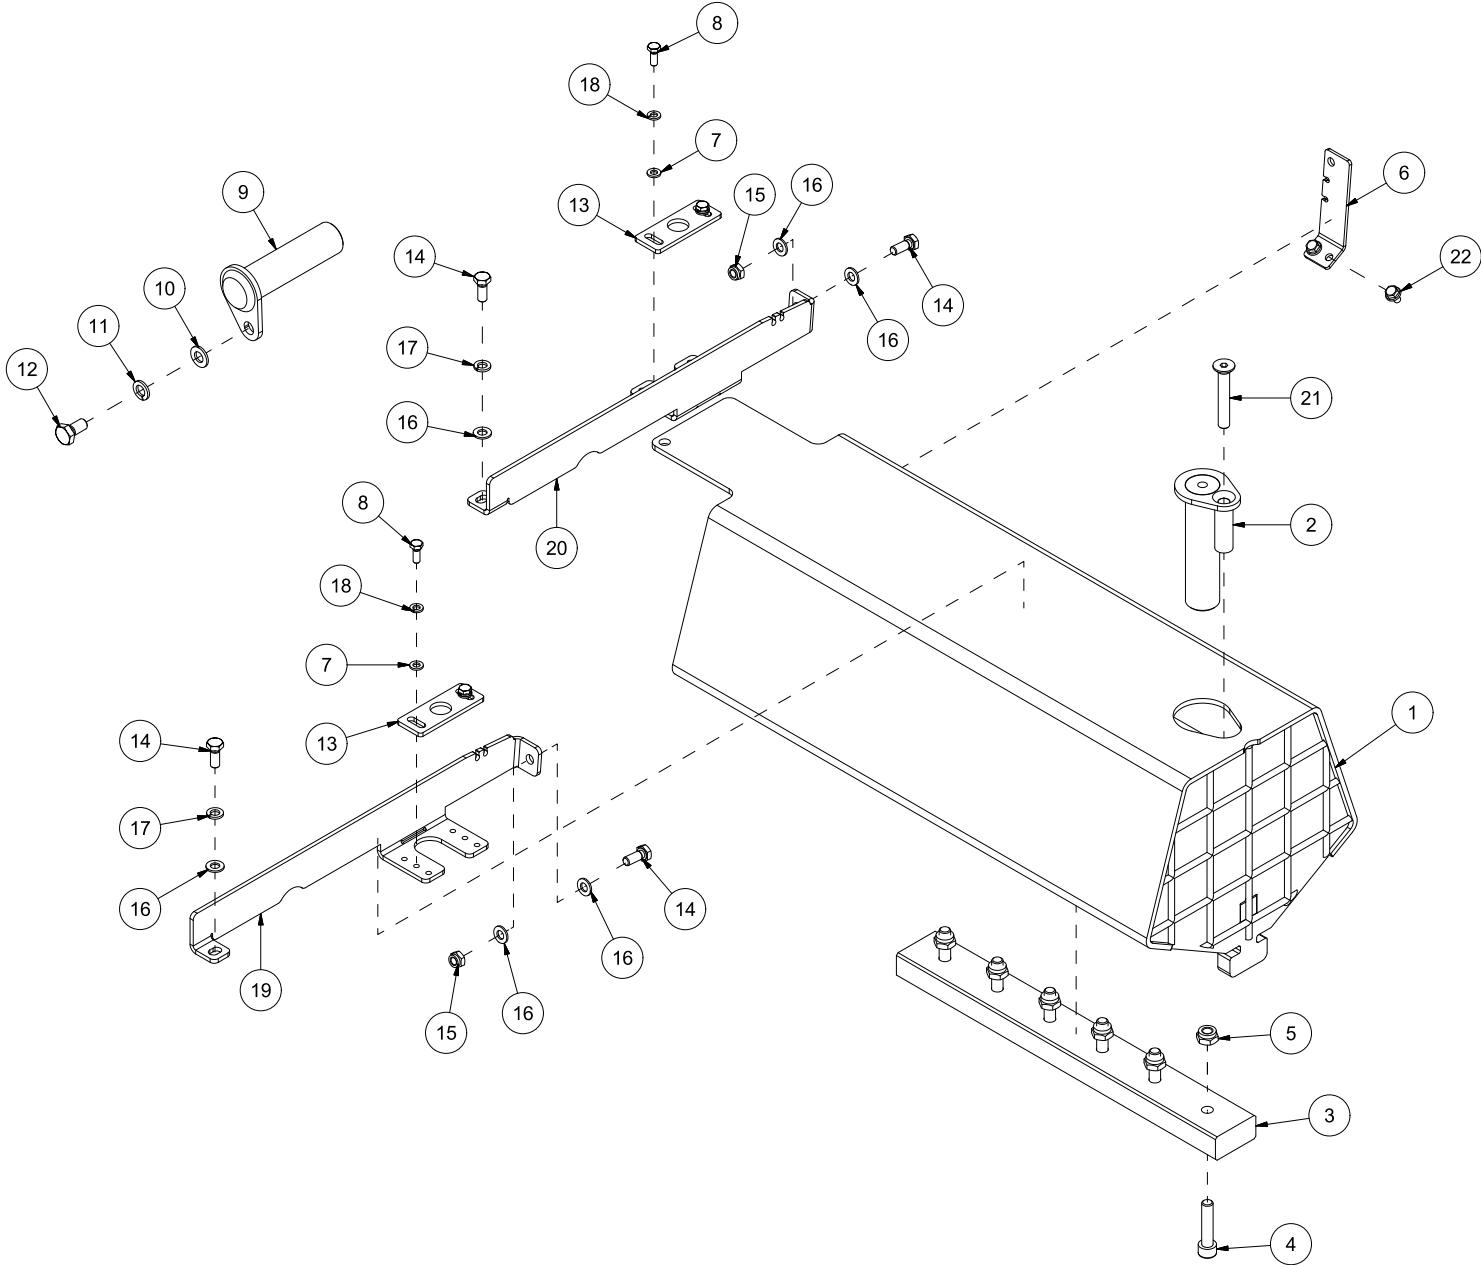

Pos	Qty	Article no	Designation
1	1	14131003	Splitting ram
2	1	14131104	Bolt
3	1	14131042	Slide
4	6	2471305	Unbrako cylinder screw M10x45 St 12.9 DIN 912
5	6	2483610	Locking nut M10 ElZn DIN 985
6	1	14131157	Bracket
7	4	2531039	Washer M6 ElZn DIN 125
8	4	2422200	Hexagon screw M6x16 ElZn 8.8 DIN 933
9	1	14130092	Bolt
10	1	2531060	Washer M10 ElZn DIN 125
11	1	2534060	Spring washer M10 ElZn DIN 127
12	1	2422295	Hexagon screw M10x20 ElZn 8.8 DIN 933
13	2	14131101	Sensor plate
14	4	2422244	Hexagon screw M8x20 ElZn 8.8 DIN 933
15	2	2483609	Locking nut M8 ElZn DIN 985
16	6	2531047	Washer M8 ElZn DIN 125
17	2	2534047	Spring washer M8 ElZn DIN 127
18	4	2534039	Spring washer M6 ElZn DIN 127
19	1	14131115	Bracket sensor right side
20	1	14131170	Bracket sensor left side
21	1	2472311	Countersink head screw M10x65 St 10.9 DIN 7991
22	2	2451196	Hexagon screw with flange M6x10 ElZn 8.8 DIN 6921