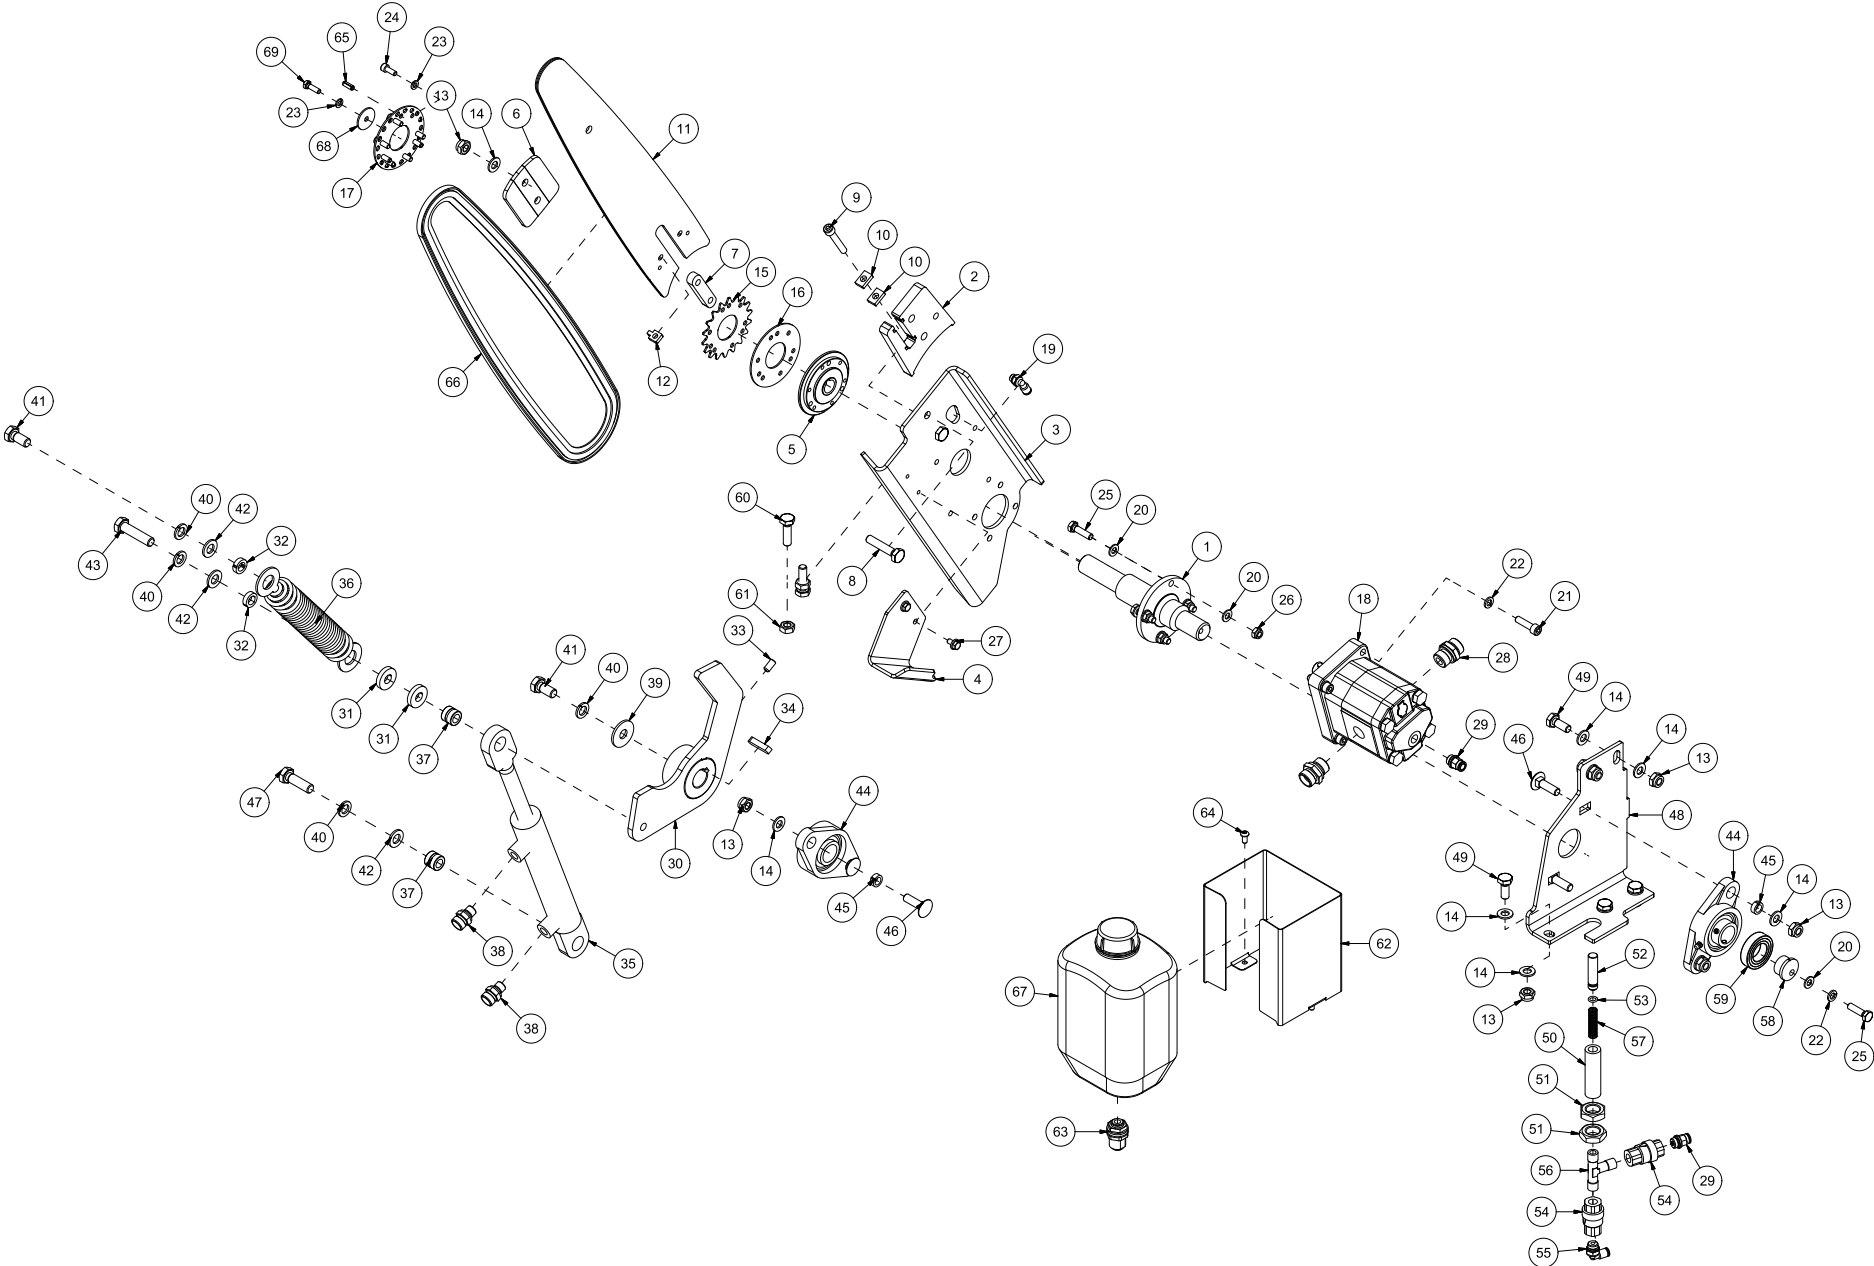

Pos	Qty	Article no	Designation
1	1	14131033	Shaft saw movement
2	1	14131015	Fixing block
3	1	14131024	Sword bracket
4	1	14131025	Sliding plate log stopper
5	1	14131156	Drive wheel saw chain
6	1	1411236	Damping plate
7	1	14130095	Wedge
8	2	2425307	Hexagon screw M10x50 ElZn 8.8 DIN 933
9	1	2477256	Unbrako cylinder screw M8x50 ElZn DIN 912
10	2	14120205	Plate
11	1	2933048	Sword
12	1	14120206	Tension tap
13	11	2483610	Locking nut M10 ElZn DIN 985
14	16	2531060	Washer M10 ElZn DIN 125
15	1	14130003	Middle drive sprocket
16	1	14130001	Inner drive sprocket
17	1	14130002	Outer drive sprocket
18	1	2955564	Cog wheel motor GR2 8 ccm
19	1	2957814	Flash fittings 6mm 1/8" 90gr
20	9	2531047	Washer M8 ElZn DIN 125
21	4	2477248	Unbrako cylinder screw M8x30 ElZn DIN 912
22	5	2534047	Spring washer M8 ElZn DIN 127
23	7	2534039	Spring washer M6 ElZn DIN 127
24	6	2477200	Unbrako cylinder screw M6x16 ElZn DIN 912
25	5	2422248	Hexagon screw M8x30 ElZn 8.8 DIN 933
26	4	2483609	Locking nut M8 ElZn DIN 985
27	2	2451196	Hexagon screw with flange M6x10 ElZn 8.8 DIN 6921
28	2	2957768	Hexagon nipple GEK BSP 1/2" L15 ED
29	2	2957818	Flash fittings 8mm 1/4" straight
30	1	14131008	Arm
31	2	14131075	Washer ø 12,2/30x6
32	2	14131076	Washer ø 12,2/20x6
33	1	2473239	Threaded pin M8x16 St DIN 916
34	1	2115131	Cotter 8x7 L36 St DIN 6885A
35	1	2955362	Cylinder 32x20x125 H20H20
36	1	2913041	Extension spring Dt5,38 Dy41 L240 A2

Pos	Qty	Article no	Designation
37	2	14130089	Sliding bearing
38	2	2957756	Hexagon nipple GEK BSP 1/4" L12 ED
39	1	2533090	Body washer M12 ElZn DIN 9021
40	4	2534069	Spring washer M12 ElZn DIN 127
41	2	2422346	Hexagon screw M12x25 ElZn 8.8 DIN 933
42	3	2531069	Washer M12 ElZn DIN 125
43	1	2422356	Hexagon screw M12x50 ElZn 8.8 DIN 931
44	2	2954169	Flange bearing UCFL 205 25mm
45	4	1411167	Bushing
46	4	2344332	Locking screw M10x35 ElZn 8.8 DIN 603
47	1	2422352	Hexagon screw M12x40 ElZn 8.8 DIN 933
48	1	14131034	Sword holder bracket
49	5	2422297	Hexagon screw M10x25 ElZn 8.8 DIN 933
50	1	14120132	Cylinder
51	2	2482615	Hexagon nut low M20x1,5 ElZn DIN 936
52	1	14120127	Piston
53	1	2233008	O-ring 8,00x2,00 NBR 70
54	2	2955330	Non-return valve 1/4"
55	1	2957815	Flash fittings 6mm 1/4" 90gr
56	1	2957500	Pipe coupling T-piece BSP 1/4" ext.
57	1	2912068	Extension spring Dt1,0 Di9,0 L45 St
58	1	14120190	Eccentric bushing
59	1	2951124	Ball bearing 6005 2RS 25x47x12 DIN 625
60	2	2422301	Hexagon screw M10x35 ElZn 8.8 DIN 933
61	2	2481610	Hexagon nut M10 ElZn DIN 934
62	1	14131084	Stand for chain oil tank
63	1	2957811	Bulkhead bushing Ø8,0
64	2	2476197	Unbrako button head screw M6x12 ElZn ISO 7380
65	3	2525203	Taper clamping 6x16 St DIN 1481
66	1	2963133	Saw chain 78 joint 0,325" division
67	1	14131085	2,5 L Plastic container
68	1	14120047	Washer
69	1	2422205	Hexagon screw M6x20 ElZn 8.8 DIN 933
70	0,33 l	5310170	Saw chain oil

Serial number: 140001 - 150000