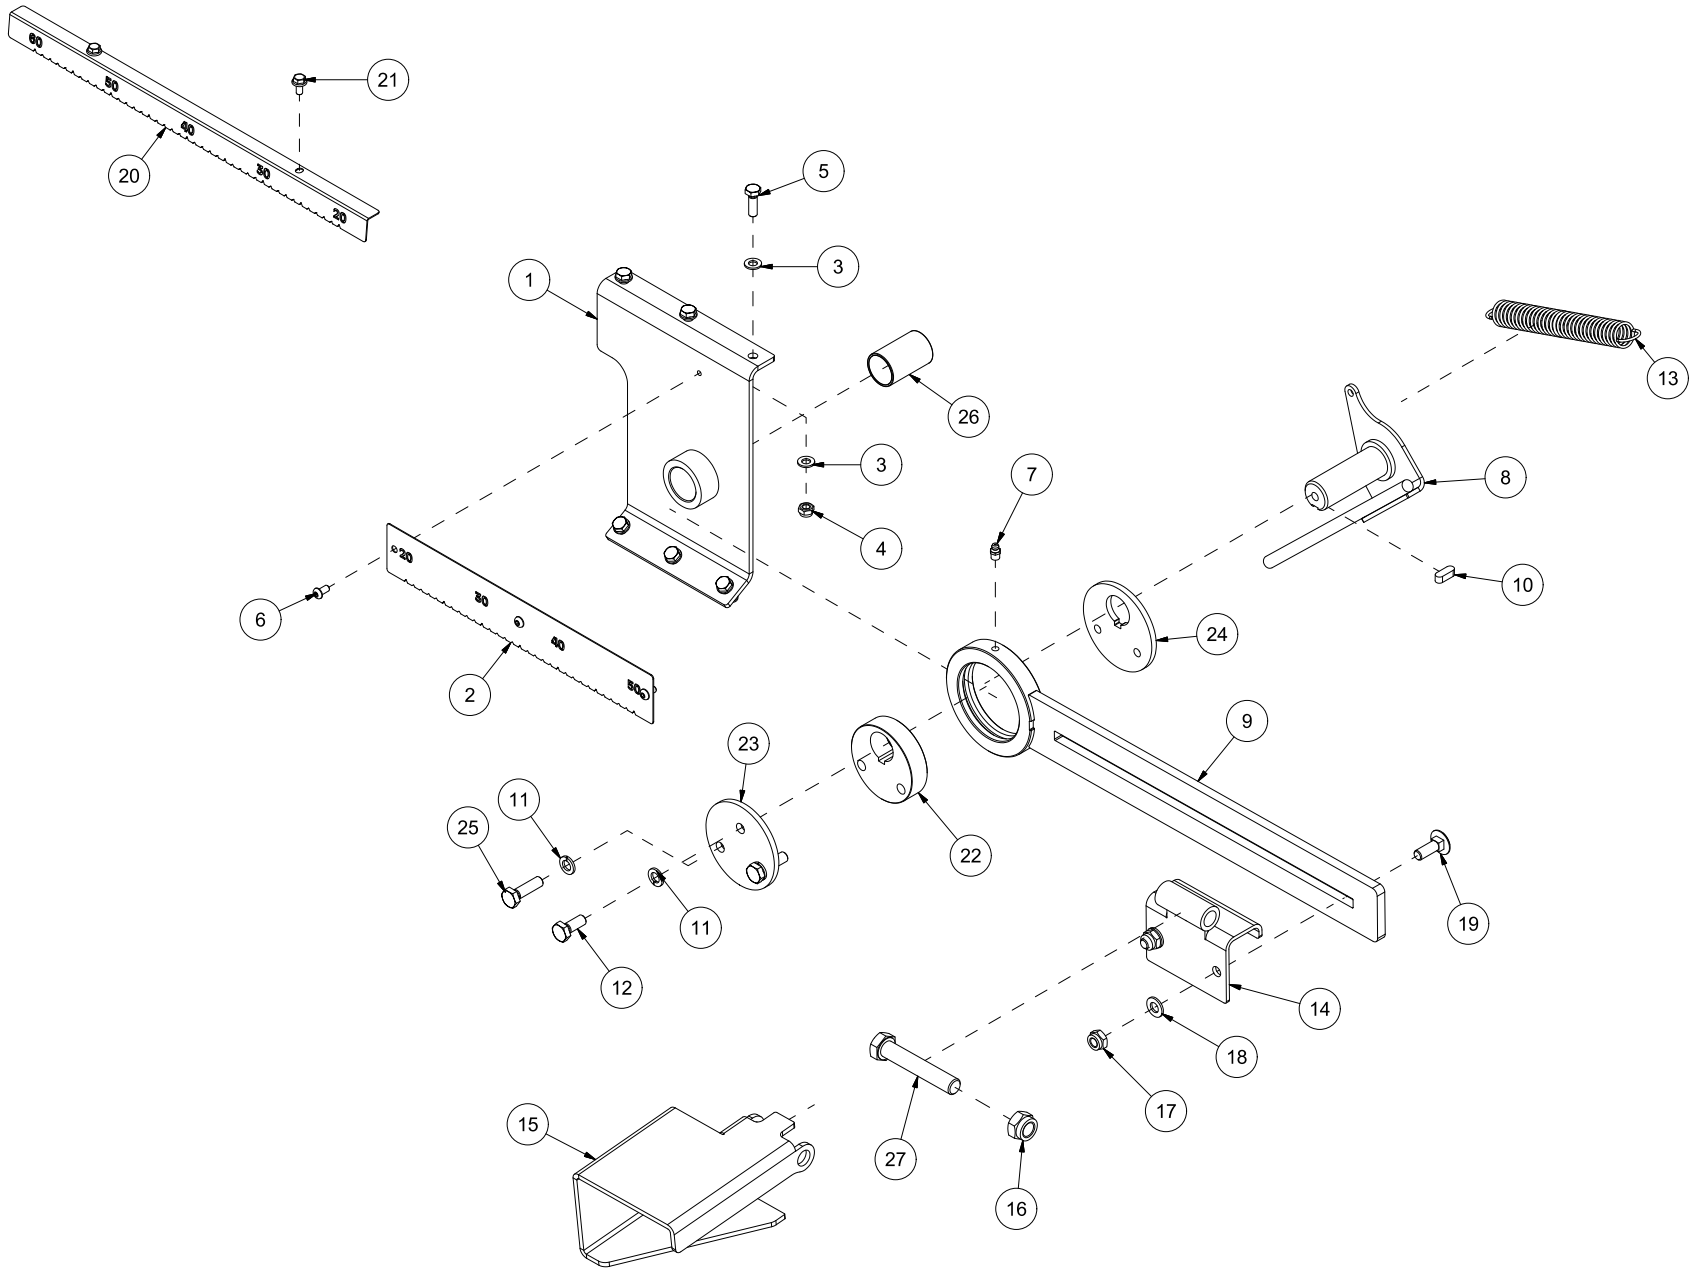

VM370 Spare parts catalogue

Serial number: from 140001 | up to 150000

Content	2
41318001 Chassis.....	4
41318002 Log stop.....	6
41318003 Log holder	8
41318004 Feed table	10
41318005 Hydraulic tank	12
41318006 Saw	14
41318007 Splitting ram.....	16
41318008 Manual knife lift.....	18
41318009 Hydraulic knife lift.....	20
41318010 Sideways conveyor.....	22
41318011 Cover	24
41318012 Gearbox 3 pumps.....	26
41318013 Gearbox 2 pumps.....	28
41318014 Operation console 3 pumps.....	30
41318015 Operation console.....	32
41318016 Hydraulic block 3 pumps.....	34
41318017 Cylinder 7 t.....	36
41318018 Cylinder 8,5 t.....	38
41318019 Conveyor	40
41318020 Splitting knife 4 parts	42
41318021 Splitting knife 6 parts	44
41318022 Cane stand outlet.....	46
41318023 Electrical box	48
41318024 Support legs	50
41318025 Oil cooler	52
41318026 Hydraulic block 2 pumps.....	54

Pos	Qty	Article no	Designation
1	1	14131001	Chassis VM370
2	1	14131105	Side cover
3	12	2451196	Hexagon screw with flange M6x10 EIZn 8.8 DIN 6921
4	1	2935131	Sticker 132x72 400 approx.
5	2	2551730	Drawbar bolt cat. 2 Ø28x95
6	2	2556142	Locking pin Ø10x40
7	1	14131122	Rear cover
8	2	2931024	Cross track lock Euro Lock
9	1	14131161	Safety bracket
10	2	2451197	Hexagon screw with flange M6x12 EIZn 8.8 DIN6921
11	1	14131121	Funnel
12	1	2935063	Sticker 68x40 CE
13	1	2935170	Sticker 50x50 Serial number
14	1	2935088	Sticker 90x48 Risk of hand crushing
15	1	14131036	Cover