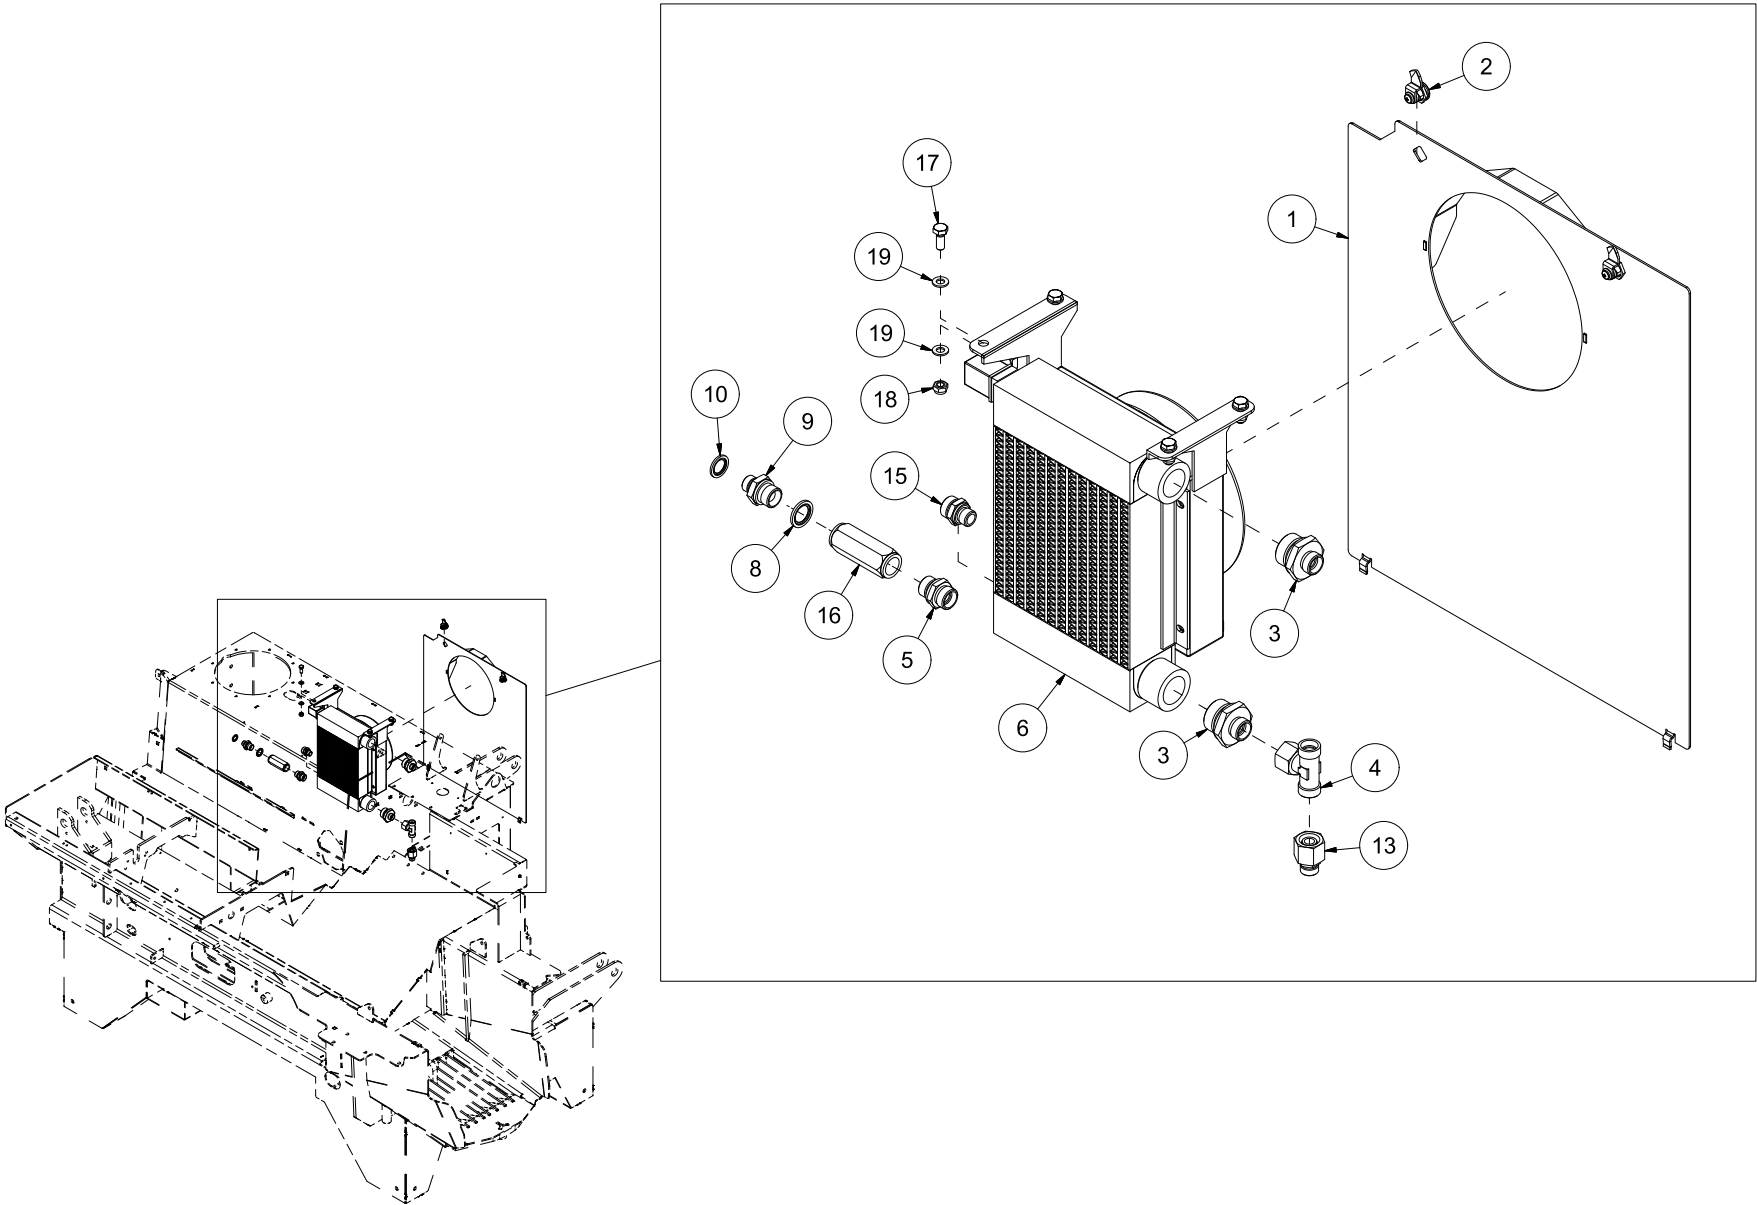

Pos	Qty	Article no	Designation
1	1	14131175	Cover for oil cooler
2	2	2931024	Cross track lock Euro Lock
3	2	2957780	Hexagon nipple GEK BSP 1" L15 ED
4	1	2957775	T-hexagon nipple EVTK 15L
5	1	2957768	Hexagon nipple GEK BSP 1/2" L15 ED
6	1	4253052	Oil cooler
8	1	2957861	Hydraulic gasket 1/2"
9	1	2957763	Hexagon nipple BSP 1/2" - 3/8"
10	1	2957890	Hydraulic gasket 3/8"
13	1	2957513	Reducer L15-L12
15	1	2957750	Hexagon nipple GEK BSP 3/8" L15 ED
16	1	2955297	Non-return valve 1/2" 6.0 Bar
17	4	2422244	Hexagon screw M8x20 ElZn 8.8 DIN 933
18	4	2483609	Locking nut M8 ElZn DIN 985
19	8	2531047	Washer M8 ElZn DIN 125

Serial number: 140001 - 150000