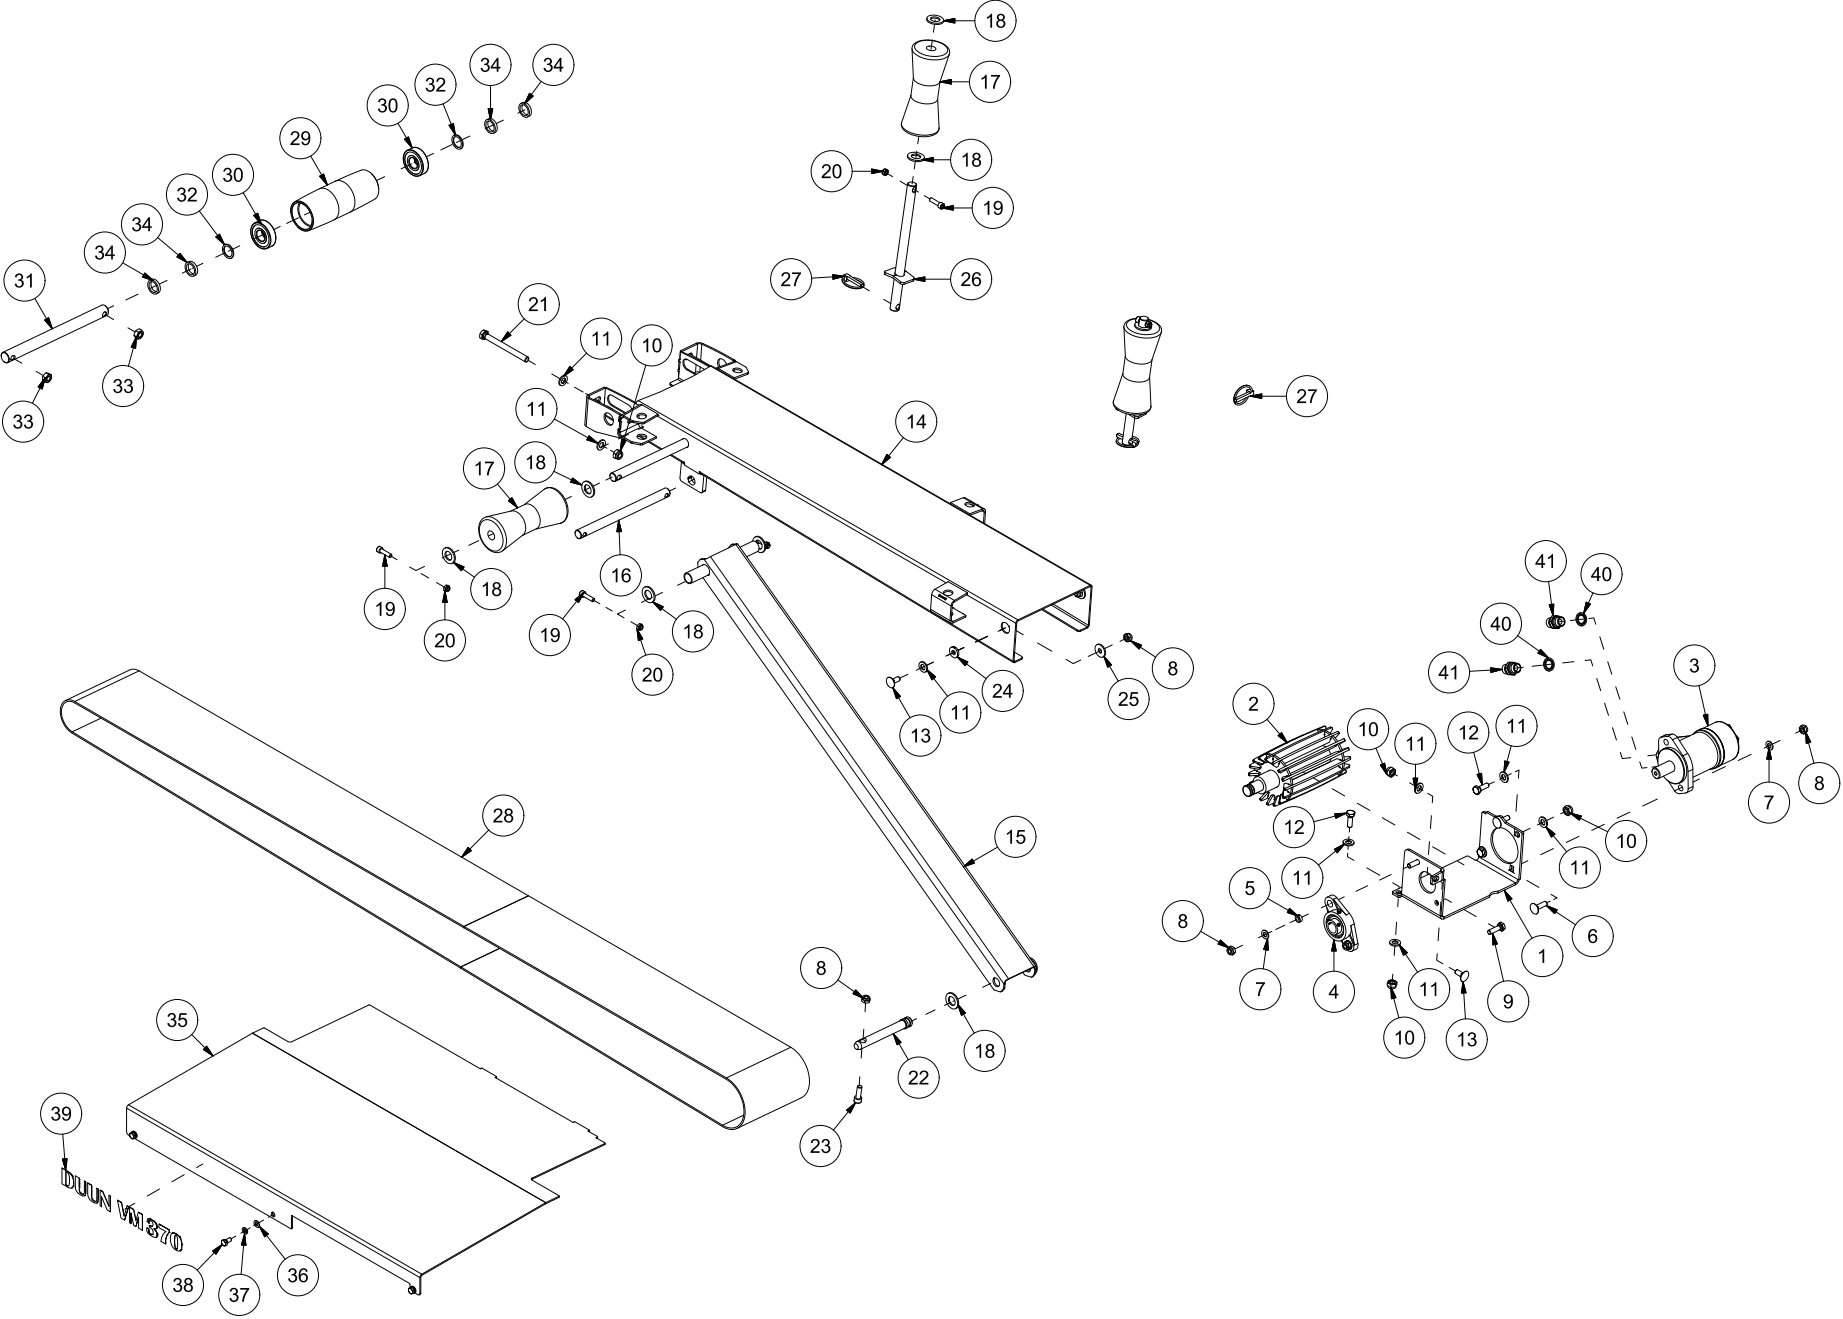

Pos	Qty	Article no	Designation
1	1	14131031	Bracket
2	1	14131045	Drive wheel
3	1	2955513	Hydraulic motor 315 ccm
4	1	2954169	Flange bearing UCFL 205 25mm
5	2	1411167	Bushing
6	2	2344332	Locking screw M10x35 ElZn 8.8 DIN 603
7	6	2531060	Washer M10 ElZn DIN 125
8	7	2483610	Locking nut M10 ElZn DIN 985
9	2	2422301	Hexagon screw M10x35 ElZn 8.8 DIN 933
10	6	2483611	Locking nut M12 ElZn DIN 985
11	13	2531069	Washer M12 ElZn DIN 125
12	3	2422299	Hexagon screw M10x30 ElZn 8.8 DIN 933
13	3	2344330	Locking screw M10x25 ElZn 8.8 DIN 603
14	1	14131005	Feed table
15	1	14131044	Duct
16	1	14131082	Shaft
17	3	2245031	Support roller Ø60/84xL200
18	10	2531086	Washer M20 ElZn DIN 125
19	5	2477248	Unbrako cylinder screw M8x30 ElZn DIN 912
20	5	2483609	Locking nut M8 ElZn DIN 985
21	2	2425368	Hexagon screw M12x130 ElZn 8.8 DIN 933
22	1	2526323	Top strut bolt cat. 1 Ø19x121
23	1	2475299	Unbrako cylinder screw M10x30 A4 DIN 912
24	2	1411531	Bearing washer
25	2	2533060	Body washer M10 ElZn DIN 9021
26	2	14120088	Roll holder
27	3	2556142	Locking pin Ø10x40
28	1	2222118	Band grip top B190 L4322
29	1	1411269	Slave roll
30	2	2951145	Bearing, 6305 2RS
31	1	14120093	Shaft
32	2	1411178	Washer
33	2	2481611	Hexagon nut M12 ElZn DIN 934
34	4	14131152	Washer Ø 25,5/33x6
35	1	14131032	Machine table
36	3	2531047	Washer M8 ElZn DIN 125

Pos	Qty	Article no	Designation
37	3	2534047	Spring washer M8 ElZn DIN 127
38	3	2422240	Hexagon screw M8x16 ElZn 8.8 DIN 933
39	1	2935138	Sticker VM370
40	2	2957861	Hydraulic gasket 1/2"
41	2	2957765	Hexagon nipple BSP 1/2" - 1/2"

Serial number: 140001 - 150000