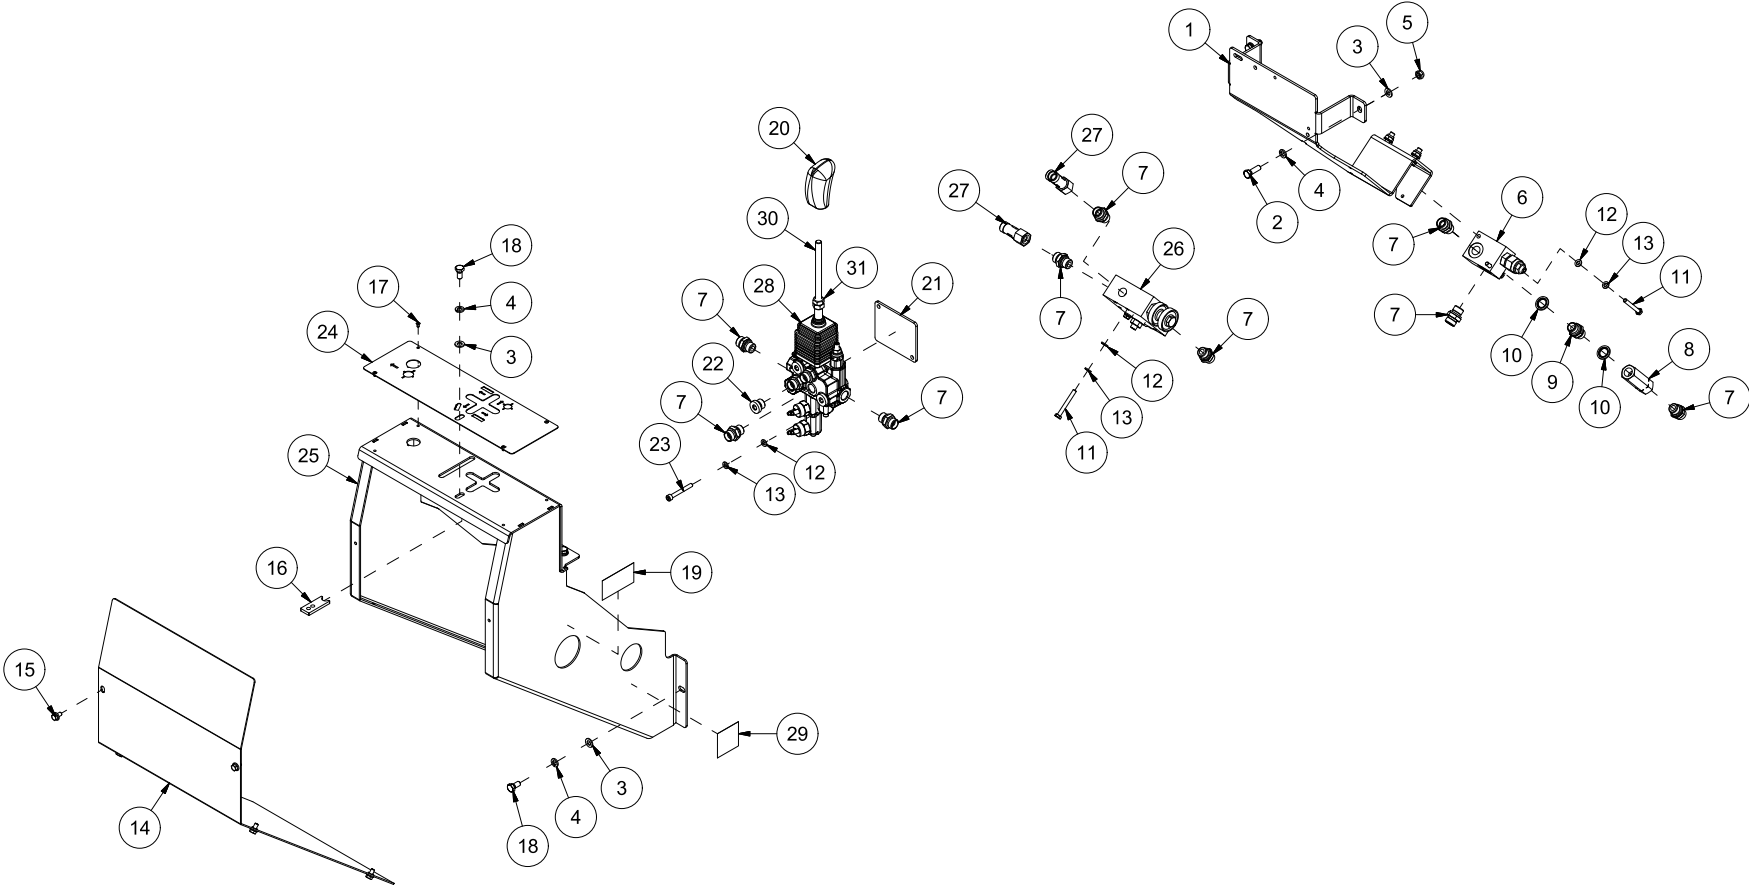

Pos	Qty	Article no	Designation
1	1	14131146	Bracket
2	4	2422246	Hexagon screw M8x25 ElZn 8.8 DIN 933
3	12	2531047	Washer M8 ElZn DIN 125
4	7	2534047	Spring washer M8 ElZn DIN 127
5	4	2483609	Locking nut M8 ElZn DIN 985
6	1	2955323	Safety valve
7	11	2957749	Hexagon nipple GEK BSP 3/8" L12 ED
8	1	2955331	Non-return valve 3/8" 0.5 Bar
9	1	2957760	Hexagon nipple BSP 3/8" - 3/8"
10	2	2957890	Hydraulic gasket 3/8"
11	4	2422217	Hexagon screw M6x50 ElZn 8.8 DIN 931
12	6	2531039	Washer M6 ElZn DIN 125
13	6	2534039	Spring washer M6 ElZn DIN 127
14	1	14131091	Front cover
15	6	2451196	Hexagon screw with flange M6x10 ElZn 8.8 DIN 6921
16	1	14131151	Stop plate
17	4	2511372	Pop rivet
18	5	2422240	Hexagon screw M8x16 ElZn 8.8 DIN 933
19	1	2935036	Sticker 75x40 Speed conveyor
20	1	2245046	Handle 1066S D10
21	1	14131147	Plate
22	3	2957410	Plug 3/8 m/Gasket
23	2	2477217	Unbrako cylinder screw M6x50 ElZn DIN 912
24	1	14131178	Symbol plate
25	1	14131177	Operation panel
26	1	2955271	Valve priority setting FPRF 3/8 G
27	2	2957723	T-hexagon nipple EVLK 12L
28	1	2955231	Valve BM35/2 GU/JSE DZ1JSE D
29	1	2935173	VM370 Sword adjustment "KG"
30	1	14131006	Valve rod
31	1	2481610	Hexagon nut M10 ElZn DIN 934

Serial number: 140001 - 150000