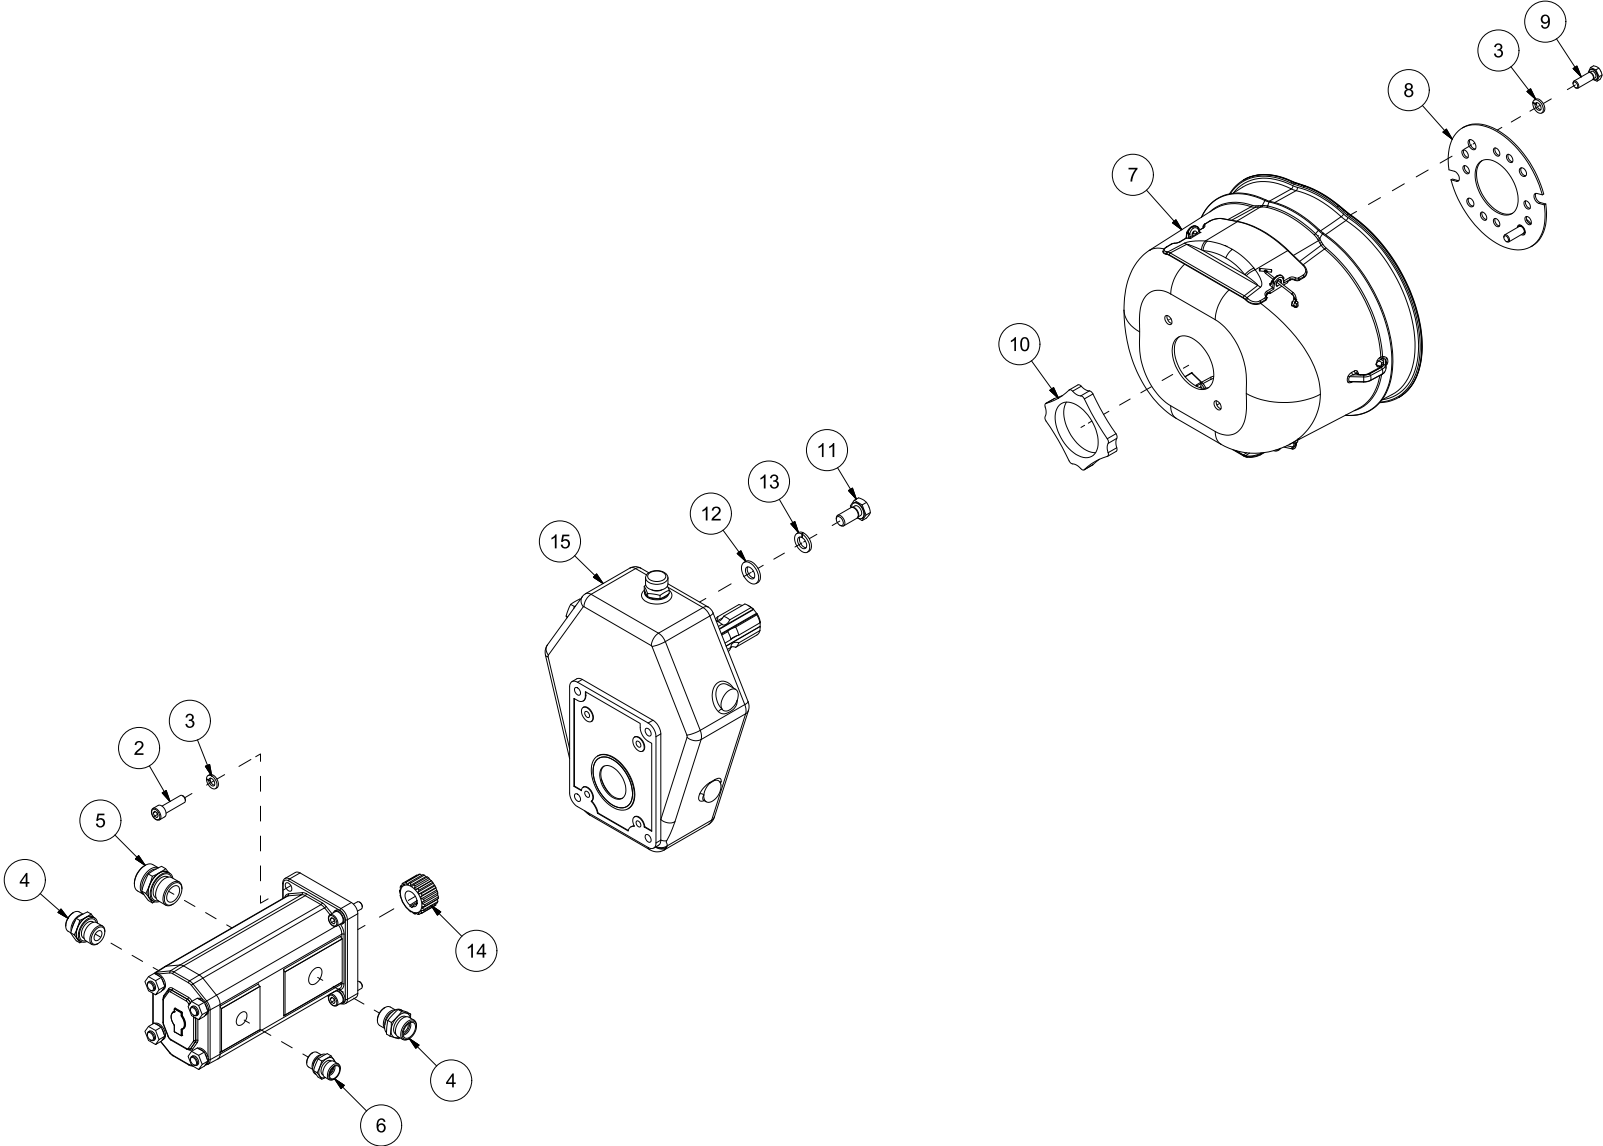

Pos	Qty	Article no	Designation
1	1	2955551	Cog wheel pump double 23+8
2	4	2477248	Unbrako cylinder screw M8x30 ElZn DIN 912
3	6	2534047	Spring washer M8 ElZn DIN 127
4	2	2957768	Hexagon nipple GEK BSP 1/2" L15 ED
5	1	2957773	Hexagon nipple GEK BSP 3/4" L22 ED
6	1	2957749	Hexagon nipple GEK BSP 3/8" L12 ED
7	1	14120267	Protection funnel
8	1	1312379	Fixing plate for protective funnel
9	2	2422246	Hexagon screw M8x25 ElZn 8.8 DIN 933
10	1	14120266	Protecting plate
11	4	2422346	Hexagon screw M12x25 ElZn 8.8 DIN 933
12	4	2531069	Washer M12 ElZn DIN 125
13	4	2534069	Spring washer M12 ElZn DIN 127
14	1	2961200	Spline for gearbox ML52
15	1	2961009	Gearbox 1:3,8
16	0,35 l	5310110	Gear oil