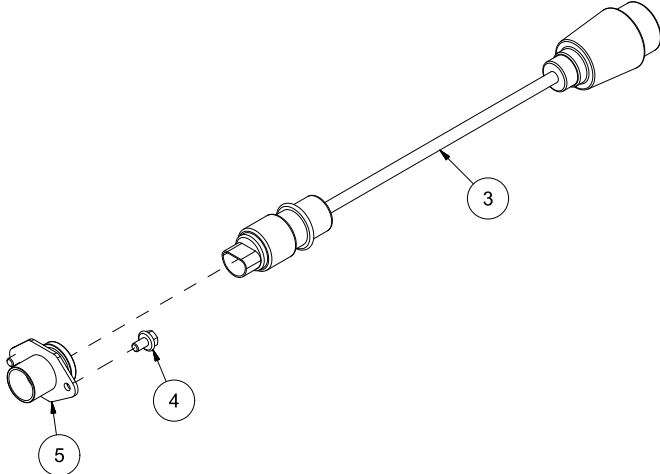

Pos	Qty	Article no	Designation
37	2	2534039	Spring washer M6 ElZn DIN 127
38	2	2531039	Washer M6 ElZn DIN 125
39	2	2422196	Hexagon screw M6x10 ElZn 8.8 DIN 933
40	7	2422297	Hexagon screw M10x25 ElZn 8.8 DIN 933
41	1	2473236	Headless screw M8x12 St DIN 916
42	1	2955518	Hydraulic motor 50 ccm
43	2	2957766	Hexagon nipple GEK BSP 1/2" L12 ED
44	2	2957745	Swivel nipple 90` EVWK 12L
45	2	2951124	Ball bearings 6005 2RS 25x47x12 DIN 625
46	1	2963101	Chain 2050 252 links 14L/K1, includes every 14th outer link
47	4	2422259	Hexagon screw M8x60 ElZn 8.8 DIN 931
48	4	2483609	Locking nut M8 ElZn DIN 985
49	9	1411278	Carrier
50	9	1411390	Carrier plate
51	9	1411391	Nut plate
52	18	2471177	Unbrako cylinder screw M5x40 St 12.9 DIN 912
53	18	2483607	Locking nut M5 ElZn DIN 985
54	1	2935071	Sticker Duun H60
55	2	2935034	Sticker 90x48 Hanging ribbon
56	2	2935088	Sticker 90x48 Risk of hand pinching
57	1	2422301	Hexagon screw M10x35 ElZn 8.8 DIN 933
58	2	14120187	Washer
59	1	2966105	Winch 500 kg with brake and wire
60	1	14120308	Cover plate
61	1	2483611	Locking nut M12 ElZn DIN 985

Pos	Qty	Article no	Designation
1	2	2957804	Bulkhead bushing 1/2" BSP
2	2	2957861	Hydraulic gasket 1/2"
3	2	2957858	Quick coupling 1/2" hunk.

Serial number: 140001 - 150000

Pos	Qty	Article no	Designation
1	1	4312450	Complete electrical box
2	4	2477130	Unbrako cylinder screw M4x10 ElZn DIN 912
3	1	14131180	Power cord machine-tractor L2.5 m
4	2	2451196	Hexagon screw with flange M6x10 ElZn 8.8 DIN 6921
5	1	4321721	3 pin female plug connector