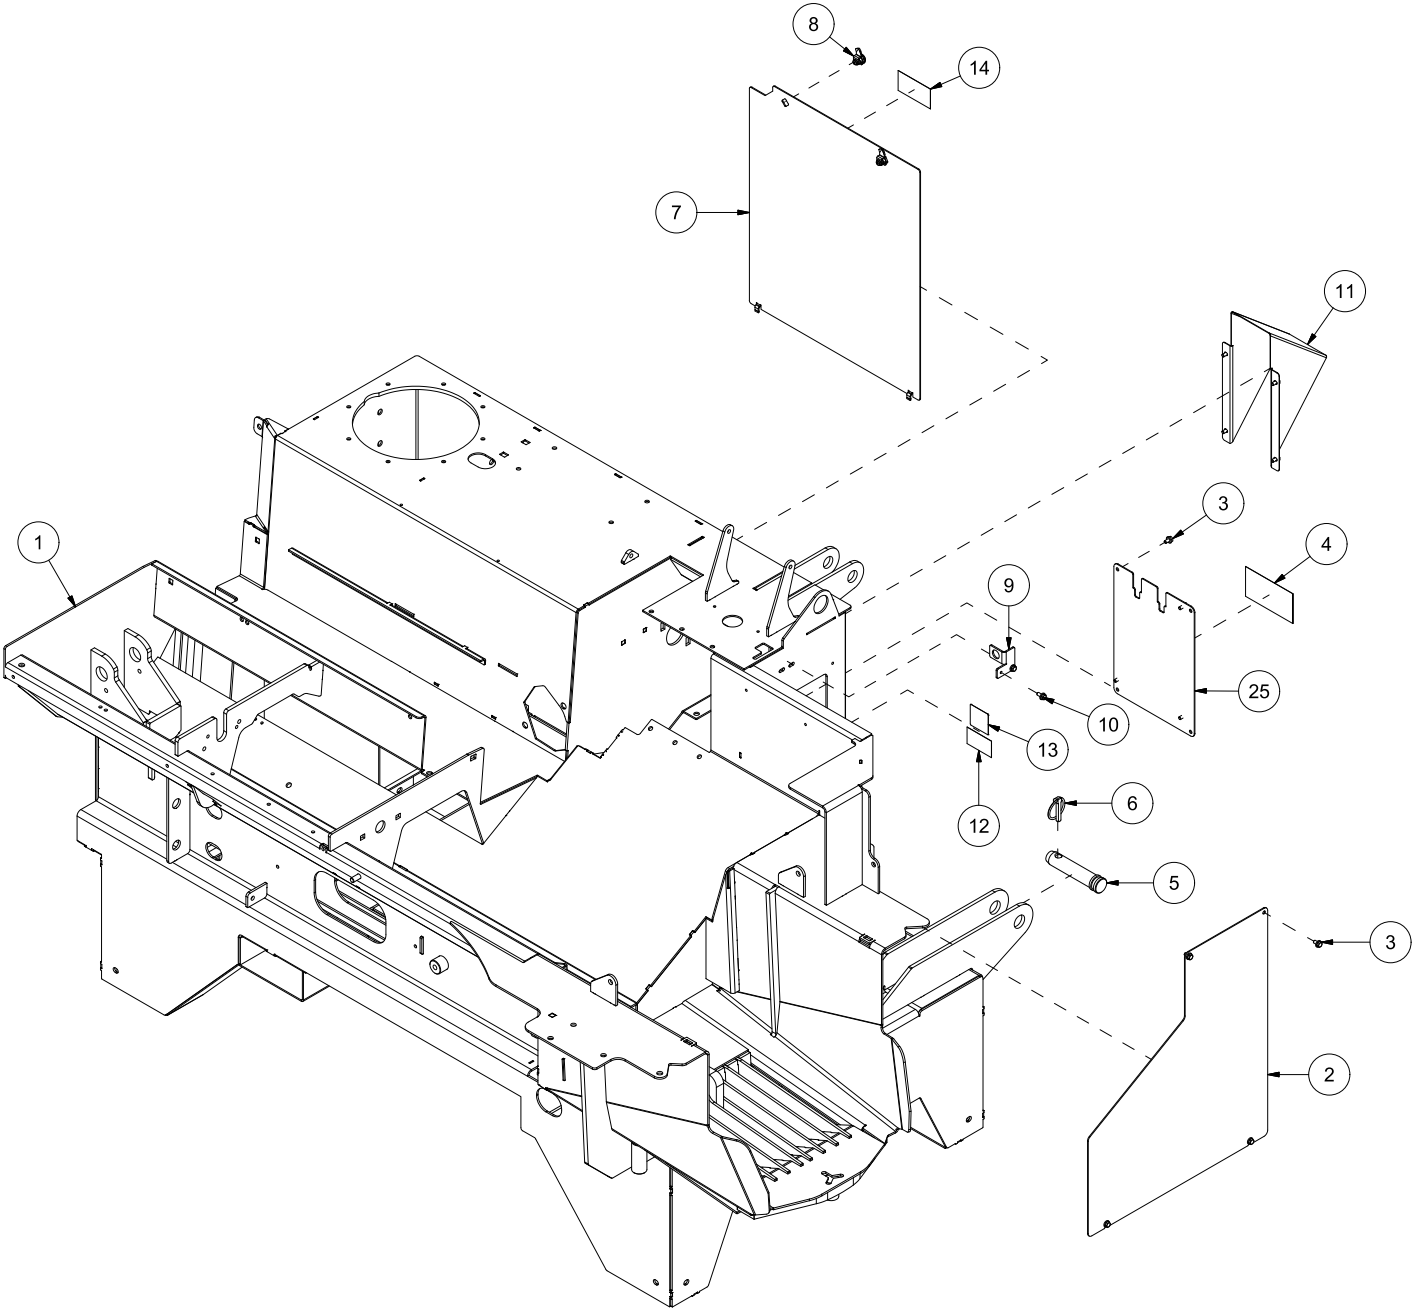

VM370 Spare parts catalogue

Serial number: from 140001 | up to 150000

Content	2
41318001 Chassis.....	4
41318002 Log stop.....	6
41318003 Log holder	8
41318004 Feed table	10
41318005 Hydraulic tank	12
41318006 Saw	14
41318007 Splitting ram.....	16
41318008 Manual knife lift.....	18
41318009 Hydraulic knife lift.....	20
41318010 Sideways conveyor.....	22
41318011 Cover	24
41318012 Gearbox 3 pumps.....	26
41318013 Gearbox 2 pumps.....	28
41318014 Operation console 3 pumps.....	30
41318015 Operation console.....	32
41318016 Hydraulic block 3 pumps.....	34
41318017 Cylinder 7 t.....	36
41318018 Cylinder 8,5 t.....	38
41318019 Conveyor	40
41318020 Splitting knife 4 parts	42
41318021 Splitting knife 6 parts	44
41318022 Cane stand outlet.....	46
41318023 Electrical box	48
41318024 Support legs	50
41318025 Oil cooler	52
41318026 Hydraulic block 2 pumps.....	54