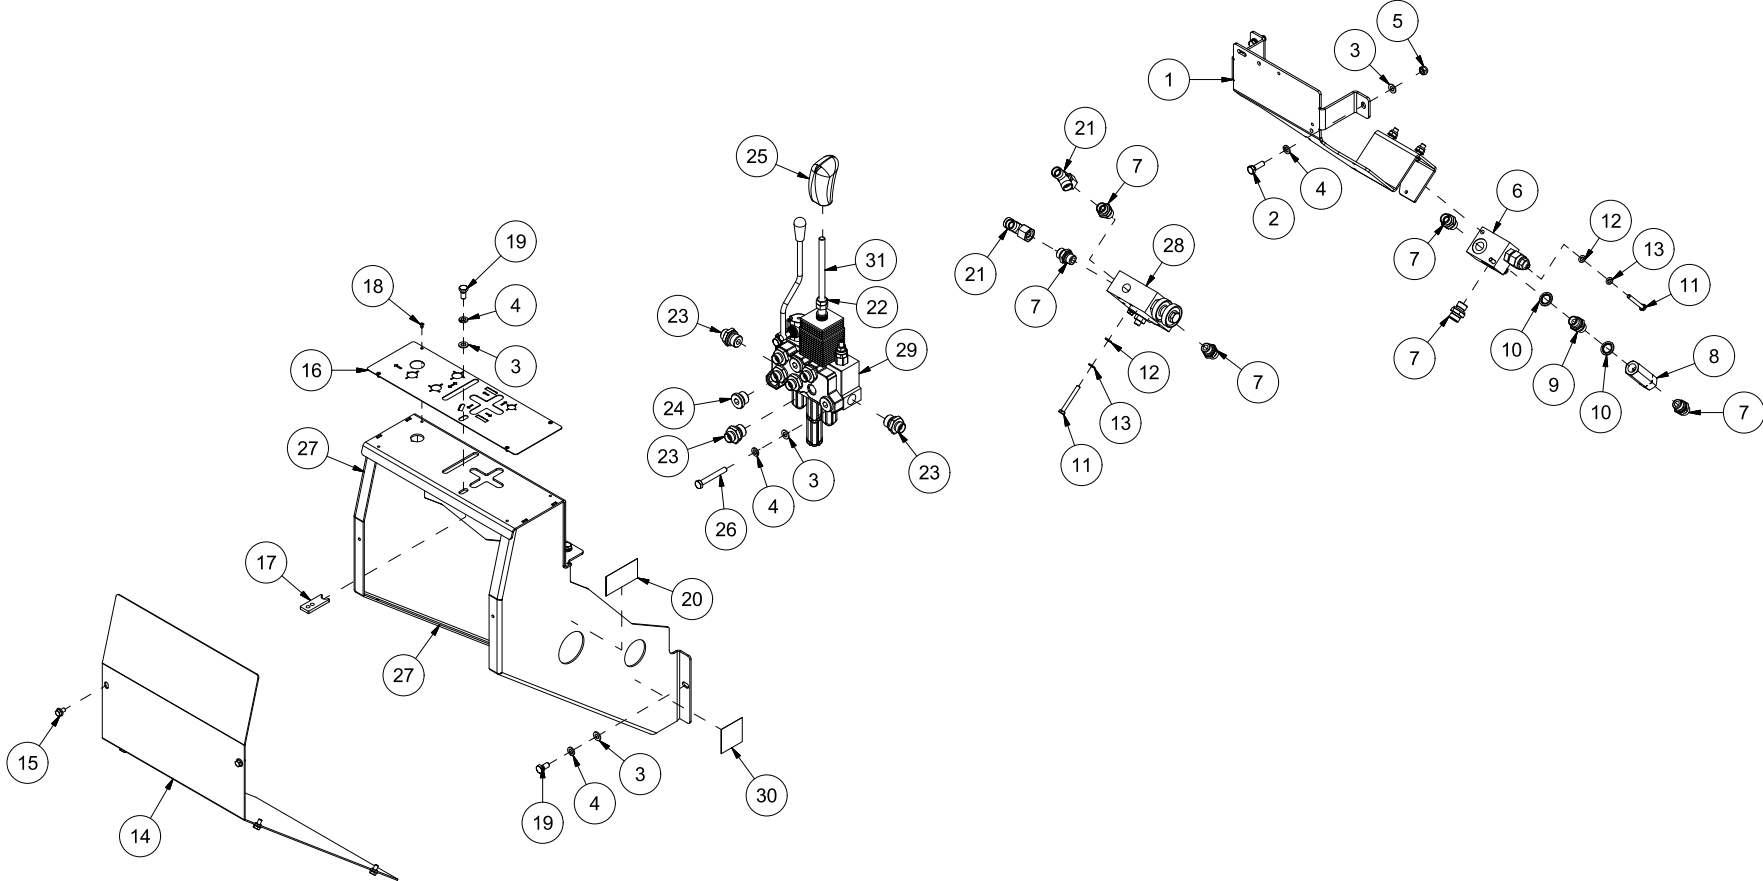

Pos	Qty	Article no	Designation
1	1	14131146	Bracket
2	4	2422246	Hexagon screw M8x25 ElZn 8.8 DIN 933
3	14	2531047	Washer M8 ElZn DIN 125
4	9	2534047	Spring washer M8 ElZn DIN 127
5	4	2483609	Locking nut M8 ElZn DIN 985
6	1	2955323	Safety valve
7	6	2957749	Hexagon nipple GEK BSP 3/8" L12 ED
8	1	2955331	Non-return valve 3/8" 0.5 Bar
9	1	2957760	Hexagon nipple BSP 3/8" - 3/8"
10	2	2957890	Hydraulic gasket 3/8"
11	4	2422217	Hexagon screw M6x50 ElZn 8.8 DIN 931
12	4	2531039	Washer M6 ElZn DIN 125
13	4	2534039	Spring washer M6 ElZn DIN 127
14	1	14131091	Front cover
15	6	2451196	Hexagon screw with flange M6x10 ElZn 8.8 DIN 6921
16	1	14131106	Symbol plate with knife lift
17	1	14131151	Stop plate
18	4	2511372	Pop rivet
19	5	2422240	Hexagon screw M8x16 ElZn 8.8 DIN 933
20	1	2935036	Sticker 75x40 Speed conveyor
21	2	2957723	T-hexagon nipple EVLK 12L
22	1	2481610	Hexagon nut M10 ElZn DIN 934
23	7	2957766	Hexagon nipple GEK BSP 1/2" L12 ED
24	3	2957411	Plug 1/2 m/Gasket
25	1	2245046	Handle 1066S D10
26	2	2422259	Hexagon screw M8x60 ElZn 8.8 DIN 931
27	1	14131177	Operation panel
28	1	2955271	Valve priority setting FPRF 3/8 G
29	1	2955234	Valve BM40/3 ZB GU/JS D1/JS
30	1	2935173	VM370 Sword adjustment "KG"
31	1	14131006	Valve rod

Serial number: 140001 - 150000