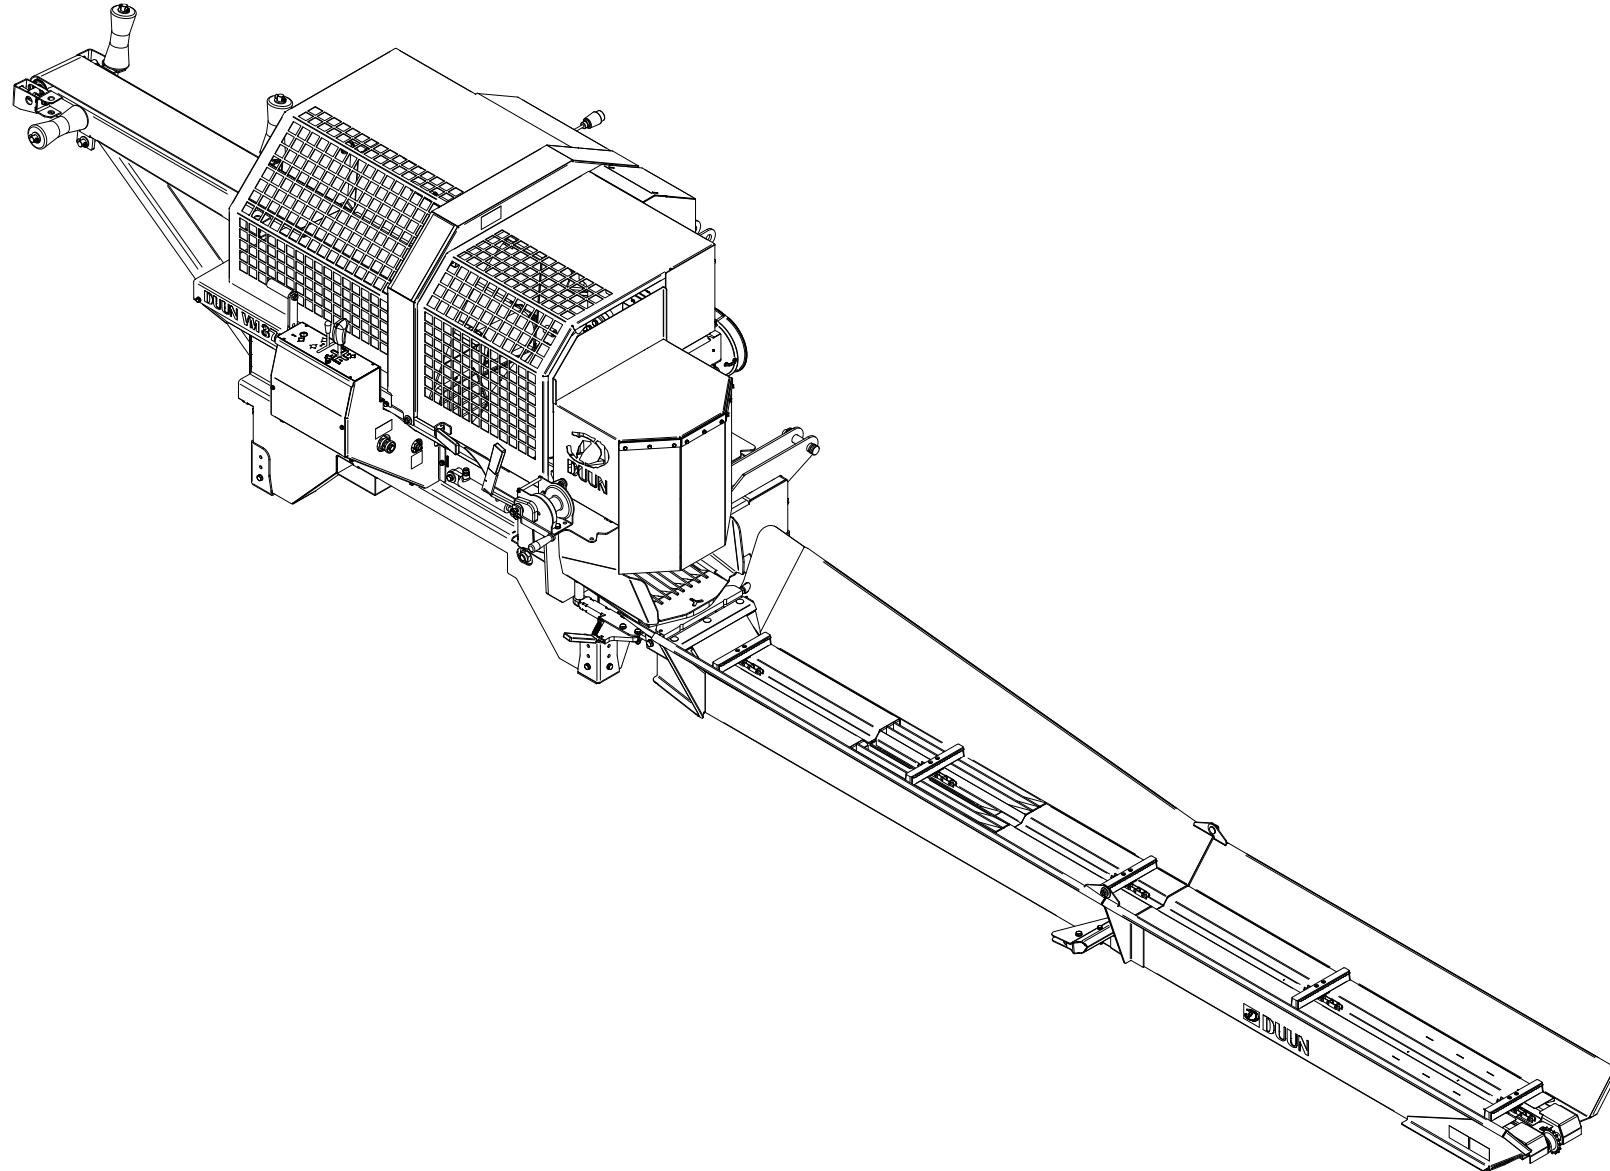

VM370 Spare parts catalogue

Serial number: from 140001 | up to 150000

Content	2
41318001 Chassis.....	4
41318002 Log stop.....	6
41318003 Log holder	8
41318004 Feed table	10
41318005 Hydraulic tank	12
41318006 Saw	14
41318007 Splitting ram.....	16
41318008 Manual knife lift.....	18
41318009 Hydraulic knife lift.....	20
41318010 Sideways conveyor.....	22
41318011 Cover	24
41318012 Gearbox 3 pumps.....	26
41318013 Gearbox 2 pumps.....	28
41318014 Operation console 3 pumps.....	30
41318015 Operation console.....	32
41318016 Hydraulic block 3 pumps.....	34
41318017 Cylinder 7 t.....	36
41318018 Cylinder 8,5 t.....	38
41318019 Conveyor	40
41318020 Splitting knife 4 parts	42
41318021 Splitting knife 6 parts	44
41318022 Cane stand outlet.....	46
41318023 Electrical box	48
41318024 Support legs	50
41318025 Oil cooler	52
41318026 Hydraulic block 2 pumps.....	54