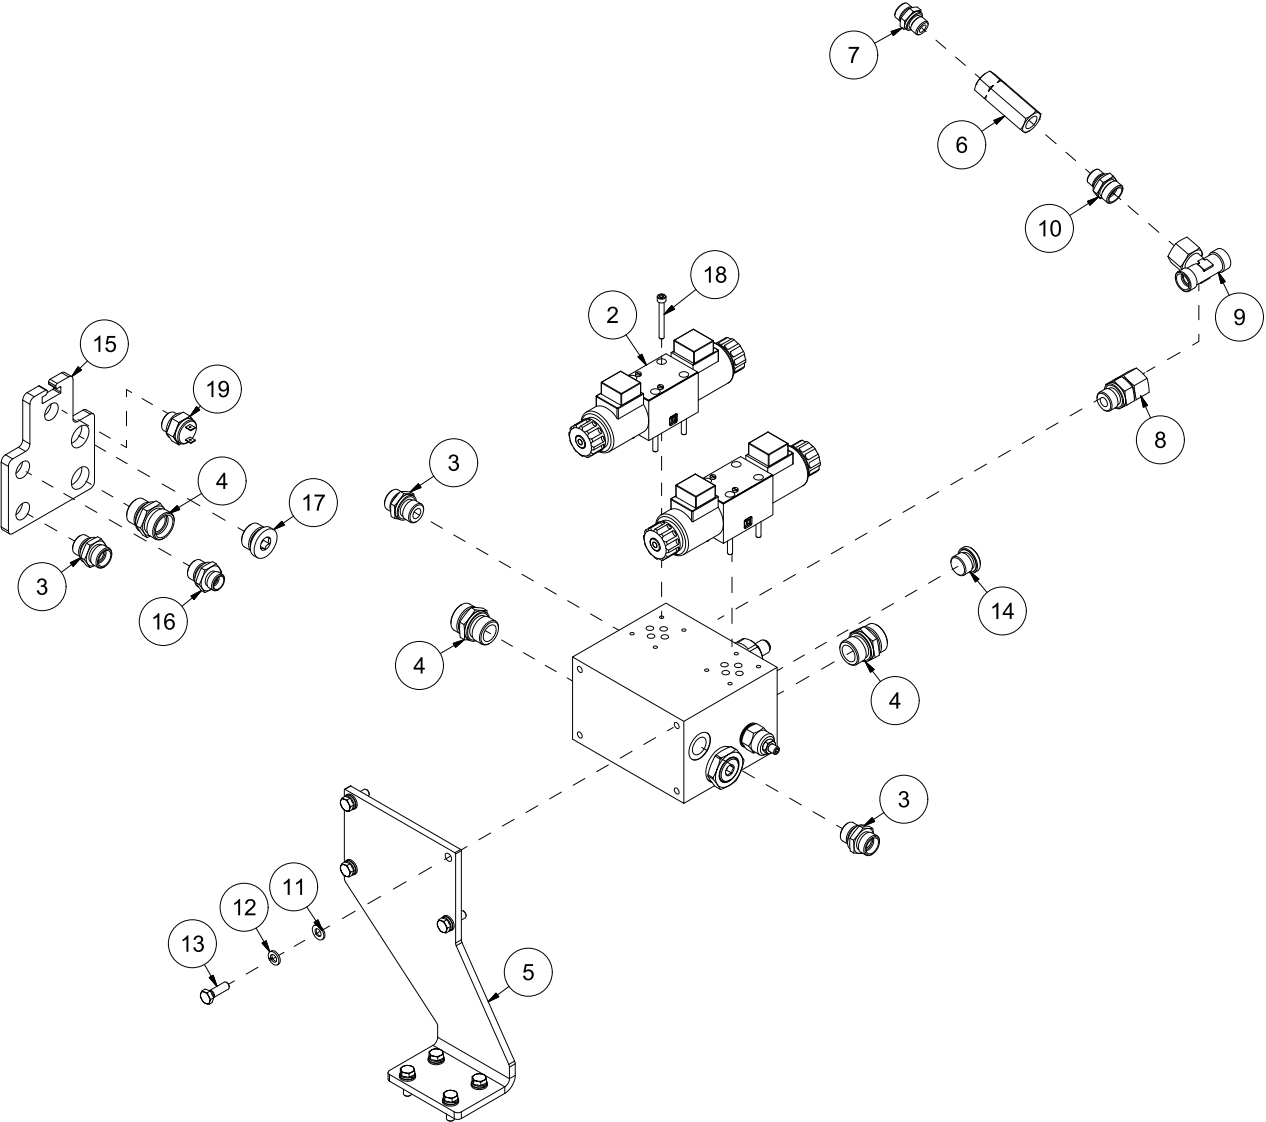

Pos	Qty	Article no	Designation
1	1	2955419	Regenerative Block Duun VM370
2	2	2955251	Valve DHI-0-714/8-X12
3	3	2957768	Hexagon nipple GEK BSP 1/2" L15 ED
4	3	2957773	Hexagon nipple GEK BSP 3/4" L22 ED
5	1	14131095	Bracket hydraulic block
6	1	2955331	Non-return valve 3/8" 0.5 Bar
7	1	2957749	Hexagon nipple GEK BSP 3/8" L12 ED
8	1	2957747	Swivel nipple EVGE 15L BSP 1/2" ED
9	1	2957775	T-hexagon nipple EVTK 15L
10	1	2957750	Hexagon nipple GEK BSP 3/8" L15 ED
11	8	2531047	Washer M8 ElZn DIN 125
12	8	2534047	Spring washer M8 ElZn DIN 127
13	8	2422246	Hexagon screw M8x25 ElZn 8.8 DIN 933
14	1	2957411	Plug 1/2 w/Gasket
15	1	14131164	Plate
16	1	2957766	Hexagon nipple GEK BSP 1/2" L12 ED
17	1	2957420	Plug 3/4 w/Gasket
18	8	2477179	Unbrako cylinder screw M5x45 ElZn DIN 912
19	1	4233010	Thermostat 80 degrees

Serial number: 140001 - 150000