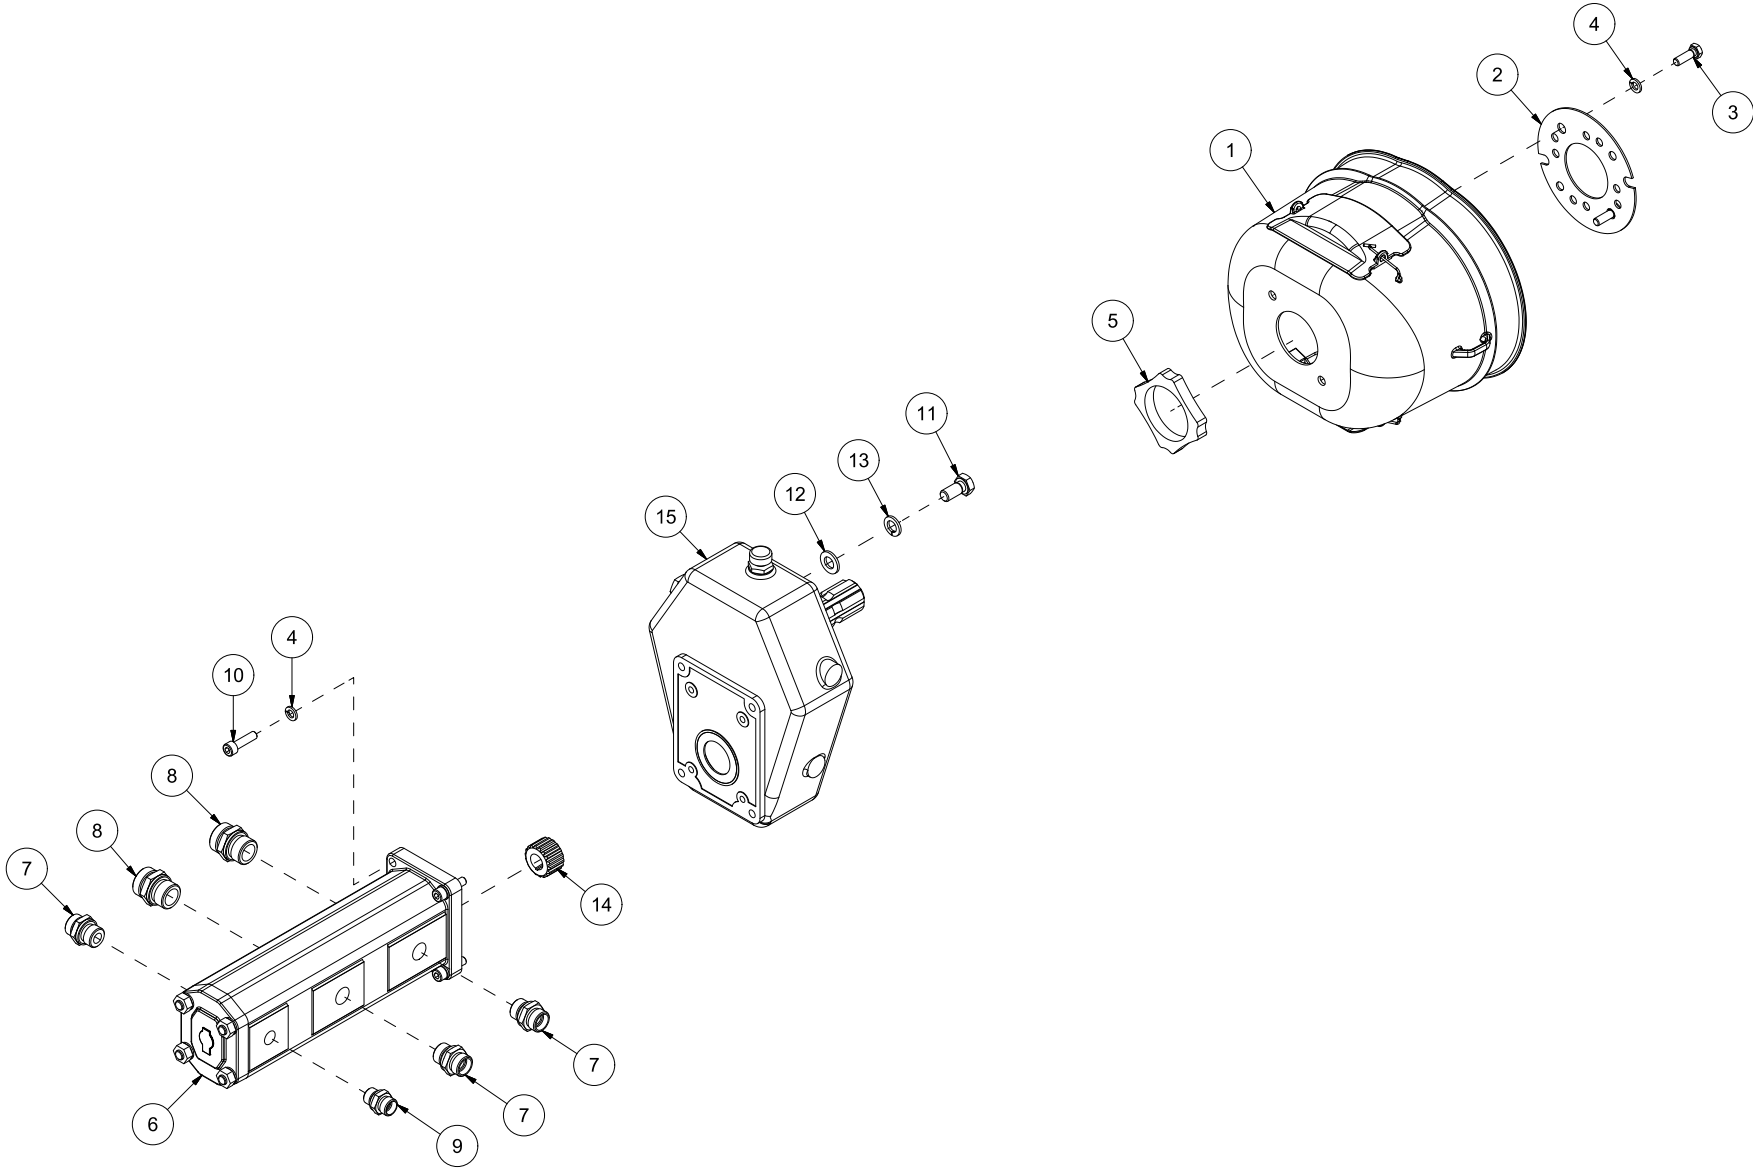

Pos	Qty	Article no	Designation
1	1	14120267	Machine cone
2	1	1312379	Fixing plate for protective funnel
3	2	2422246	Hexagon screw M8x25 ElZn 8.8 DIN 933
4	6	2534047	Spring washer M8 ElZn DIN 127
5	1	14120266	Protecting plate
6	1	2955558	Cog wheel pump trip. 23+18+08
7	3	2957768	Hexagon nipple GEK BSP 1/2" L15 ED
8	2	2957773	Hexagon nipple GEK BSP 3/4" L22 ED
9	1	2957749	Hexagon nipple GEK BSP 3/8" L12 ED
10	4	2477248	Unbraco cylinder screw M8x30 ElZn DIN 912
11	4	2422346	Hexagon screw M12x25 ElZn 8.8 DIN 933
12	4	2531069	Washer M12 ElZn DIN 125
13	4	2534069	Spring washer M12 ElZn DIN 127
14	1	2961200	Spline for gearbox ML52
15	1	2961009	Gearbox 1:3,8
16	0,35 l	5310110	Gear oil