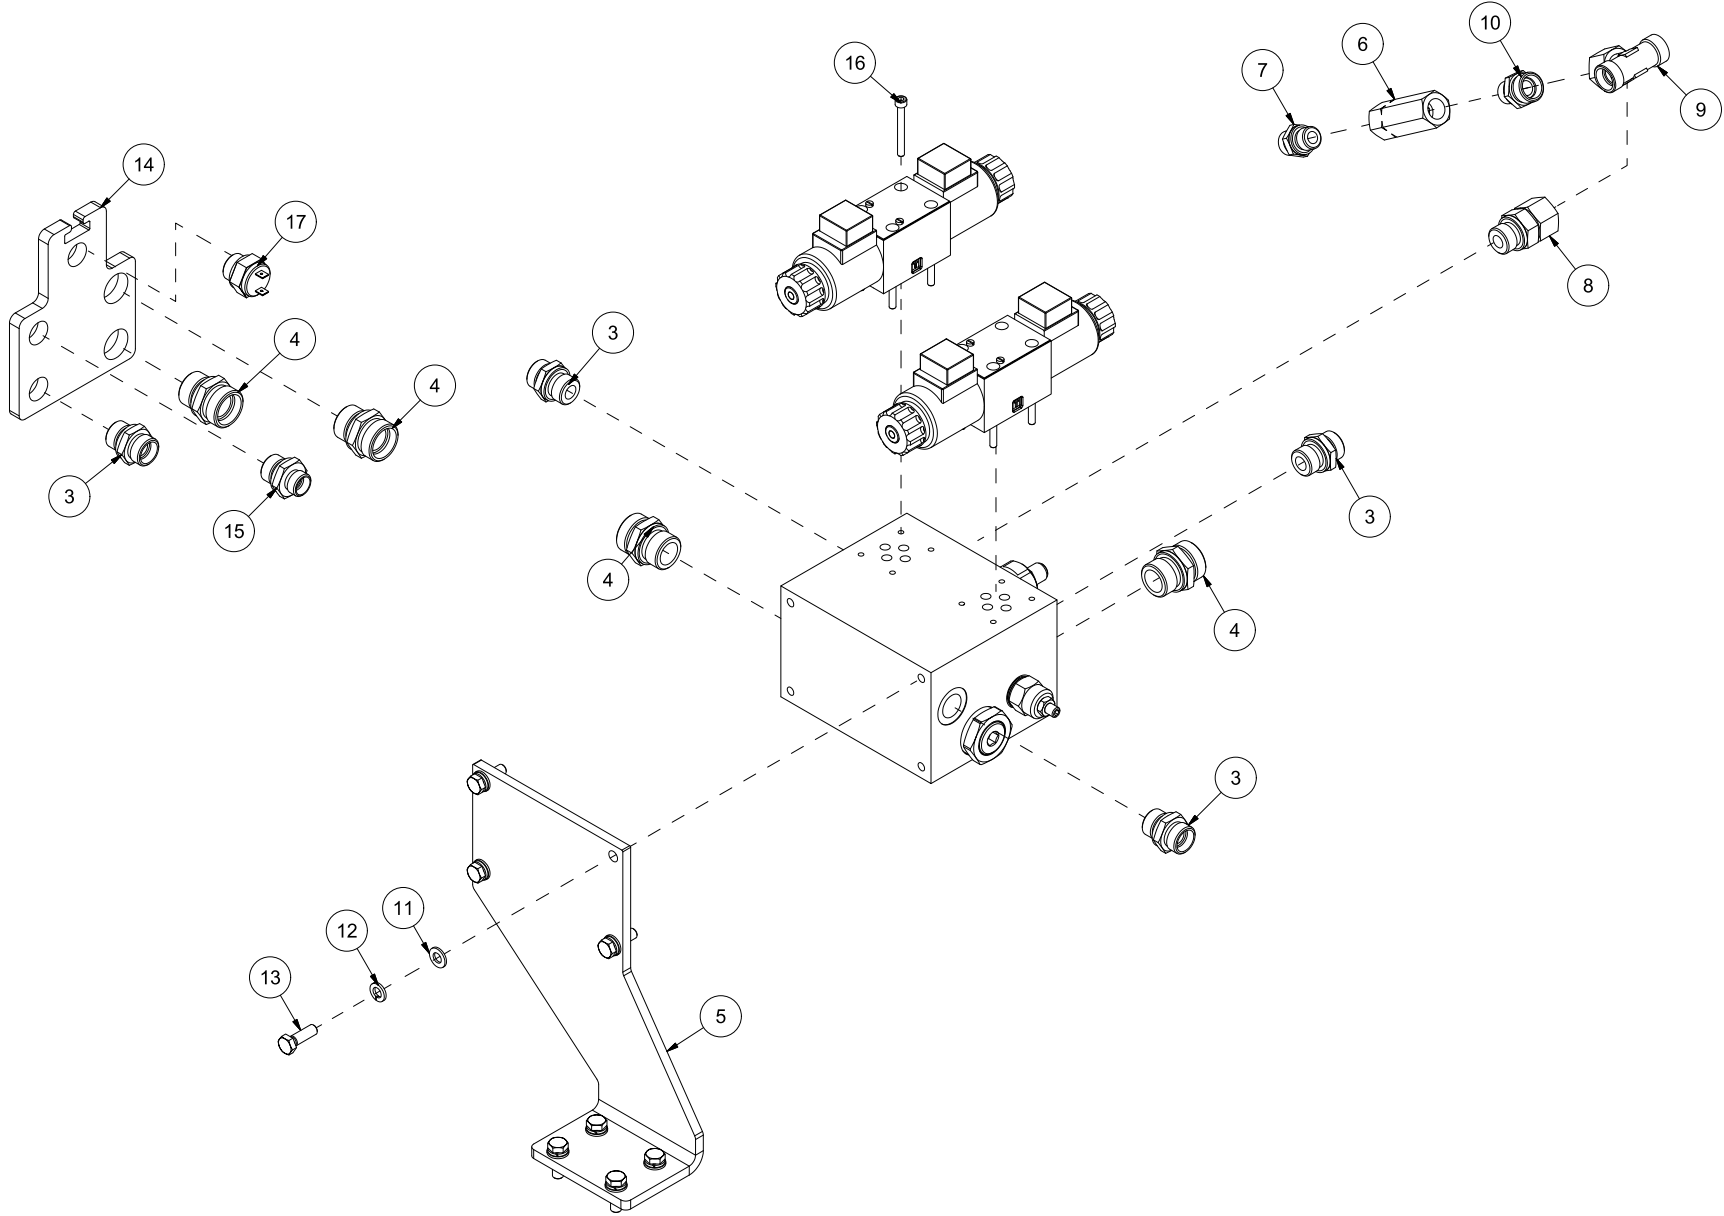

Pos	Qty	Article no	Designation
1	1	2955419	Regenerative Block Duun VM370
2	2	2955251	Valve DHI-0-714/8-X12
3	4	2957768	Hexagon nipple GEK BSP 1/2" L15 ED
4	4	2957773	Hexagon nipple GEK BSP 3/4" L22 ED
5	1	14131095	Bracket hydraulic block
6	1	2955331	Non-return valve 3/8" 0.5 Bar
7	1	2957749	Hexagon nipple GEK BSP 3/8" L12 ED
8	1	2957747	Swivel nipple EVGE 15L BSP 1/2" ED
9	1	2957775	T-hexagon nipple EVTK 15L
10	1	2957750	Hexagon nipple GEK BSP 3/8" L15 ED
11	8	2531047	Washer M8 ElZn DIN 125
12	8	2534047	Spring washer M8 ElZn DIN 127
13	8	2422246	Hexagon screw M8x25 ElZn 8.8 DIN 933
14	1	14131164	Plate
15	1	2957766	Hexagon nipple GEK BSP 1/2" L12 ED
16	8	2477179	Unbrako cylinder screw M5x45 ElZn DIN 912
17	1	4233010	Thermostat 80 degrees