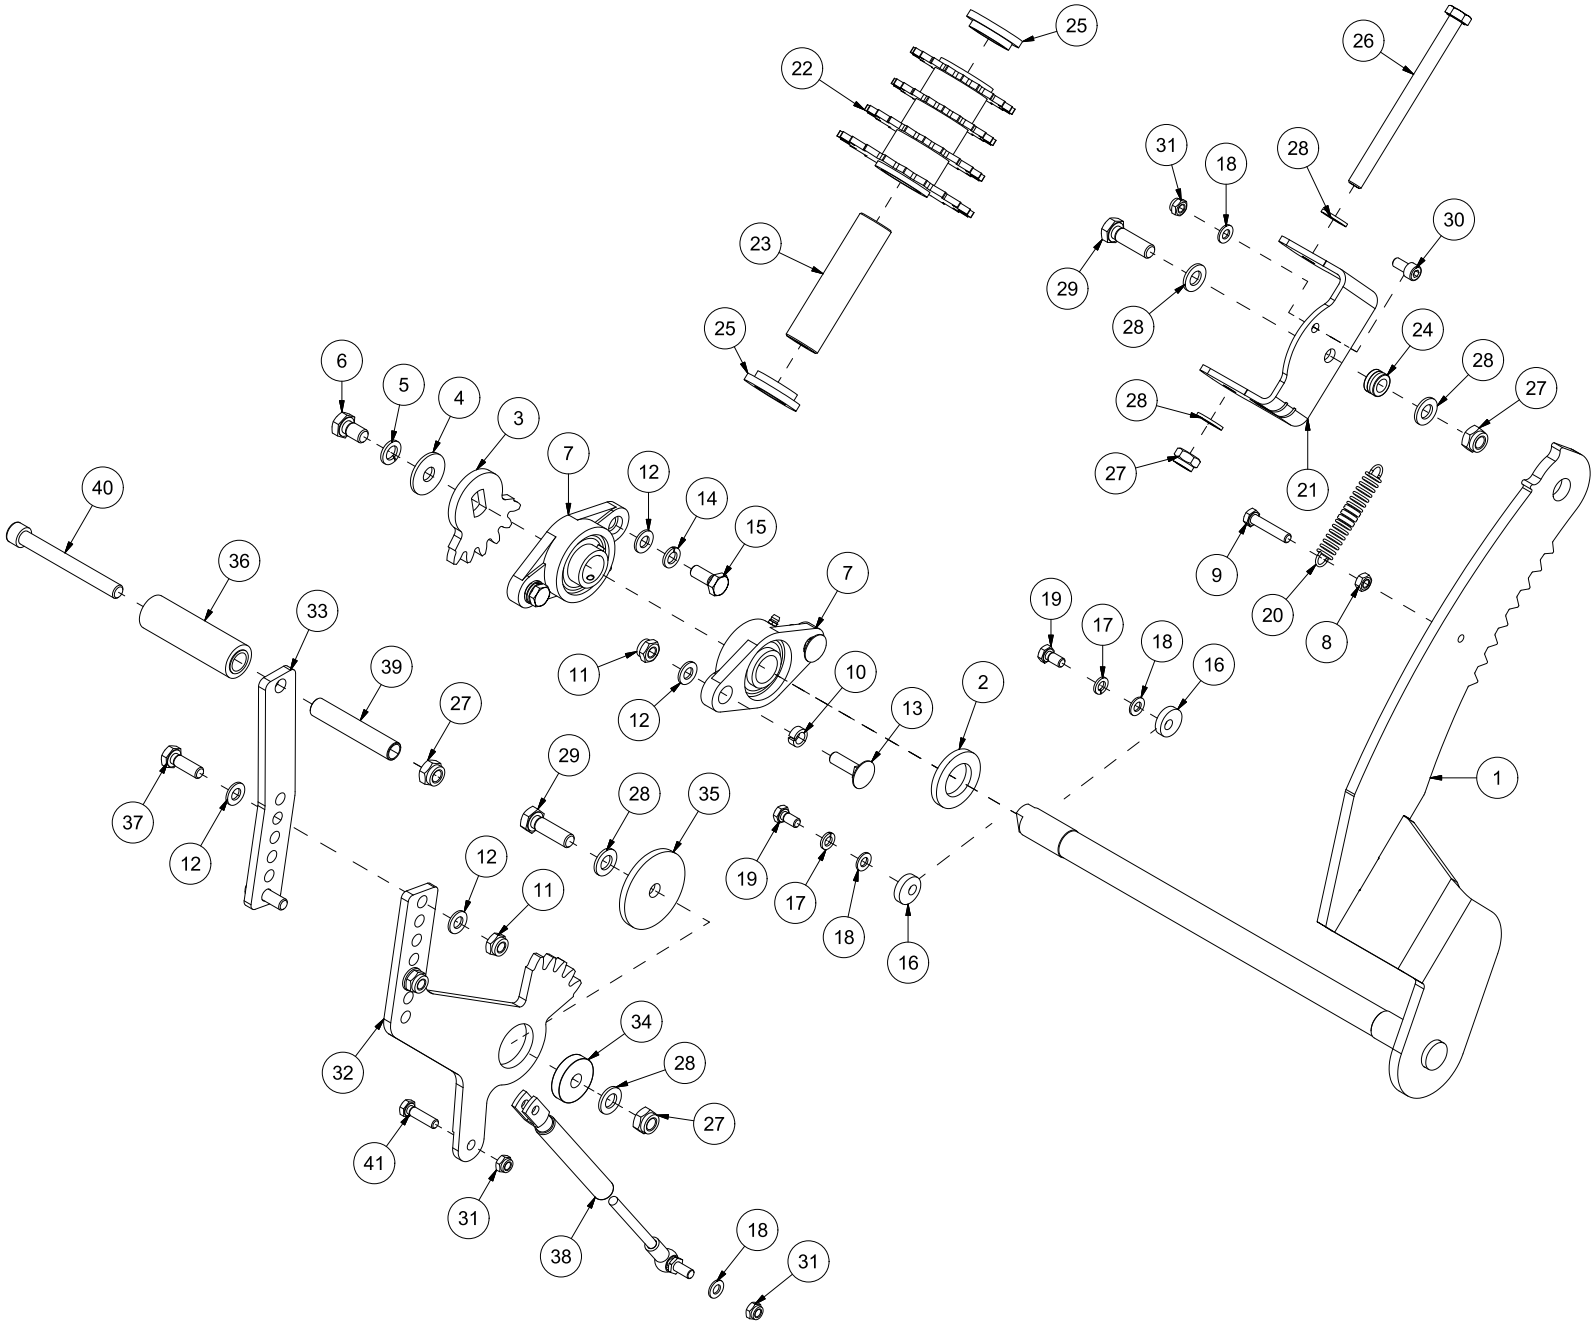

Pos	Qty	Article no	Designation
1	1	14131058	Log holder
2	1	14131113	Spacer ring
3	1	14131111	Actuator
4	1	2533090	Body washer M12 ElZn DIN 9021
5	1	2534069	Spring washer M12 ElZn DIN 127
6	1	2422344	Hexagon screw M12x20 ElZn 8.8 DIN 933
7	2	2954169	Flange bearing UCFL 205 25mm
8	1	2481609	Hexagon nut M8 ElZn DIN 934
9	1	2422252	Hexagon screw M8x40 ElZn 8.8 DIN 931
10	4	1411167	Bushing
11	4	2483610	Locking nut M10 ElZn DIN 985
12	8	2531060	Washer M10 ElZn DIN 125
13	2	2344332	Locking screw M10x35 ElZn 8.8 DIN 603
14	2	2534060	Spring washer M10 ElZn DIN 127
15	2	2422297	Hexagon screw M10x25 ElZn 8.8 DIN 933
16	2	14131065	Adjustment washer
17	2	2534047	Spring washer M8 ElZn DIN 127
18	4	2531047	Washer M8 ElZn DIN 125
19	2	2422240	Hexagon screw M8x16 ElZn 8.8 DIN 933
20	1	2913028	Extension spring Dt2,0 Dy15 L70 St
21	1	14131109	Bracket
22	1	14131046	Log holder wheel
23	1	14131054	Bushing
24	1		Sliding bearing
25	2	14120168	Bearing
26	1	2422371	Hexagon screw M12x160 ElZn 8.8 DIN931
27	4	2483611	Locking nut M12 ElZn DIN 985
28	6	2531069	Washer M12 ElZn DIN 125
29	2	2422352	Hexagon screw M12x40 ElZn 8.8 DIN 933
30	1	2472310	Unbrako cylinder screw M8x16 ElZn DIN 912
31	3	2483609	Locking nut M8 ElZn DIN 985
32	1	14131110	Arm
33	1	14131123	Extender
34	1	14131060	Sliding bearing
35	1	14131061	Washer ø12,5/70x6
36	1	2245066	Plastic handle

Pos	Qty	Article no	Designation
37	2	2422299	Hexagon screw M10x30 ElZn 8.8 DIN 933
38	1	2915111	Gas spring L265 SL80 400N Fork Ø8 - Ball M8
39	1	1311862	Bushing
40	1	2477366	Unbrako cylinder screw M12x110 ElZn DIN 912
41	1	2422248	Hexagon screw M8x30 ElZn 8.8 DIN 933

Serial number: 140001 - 150000