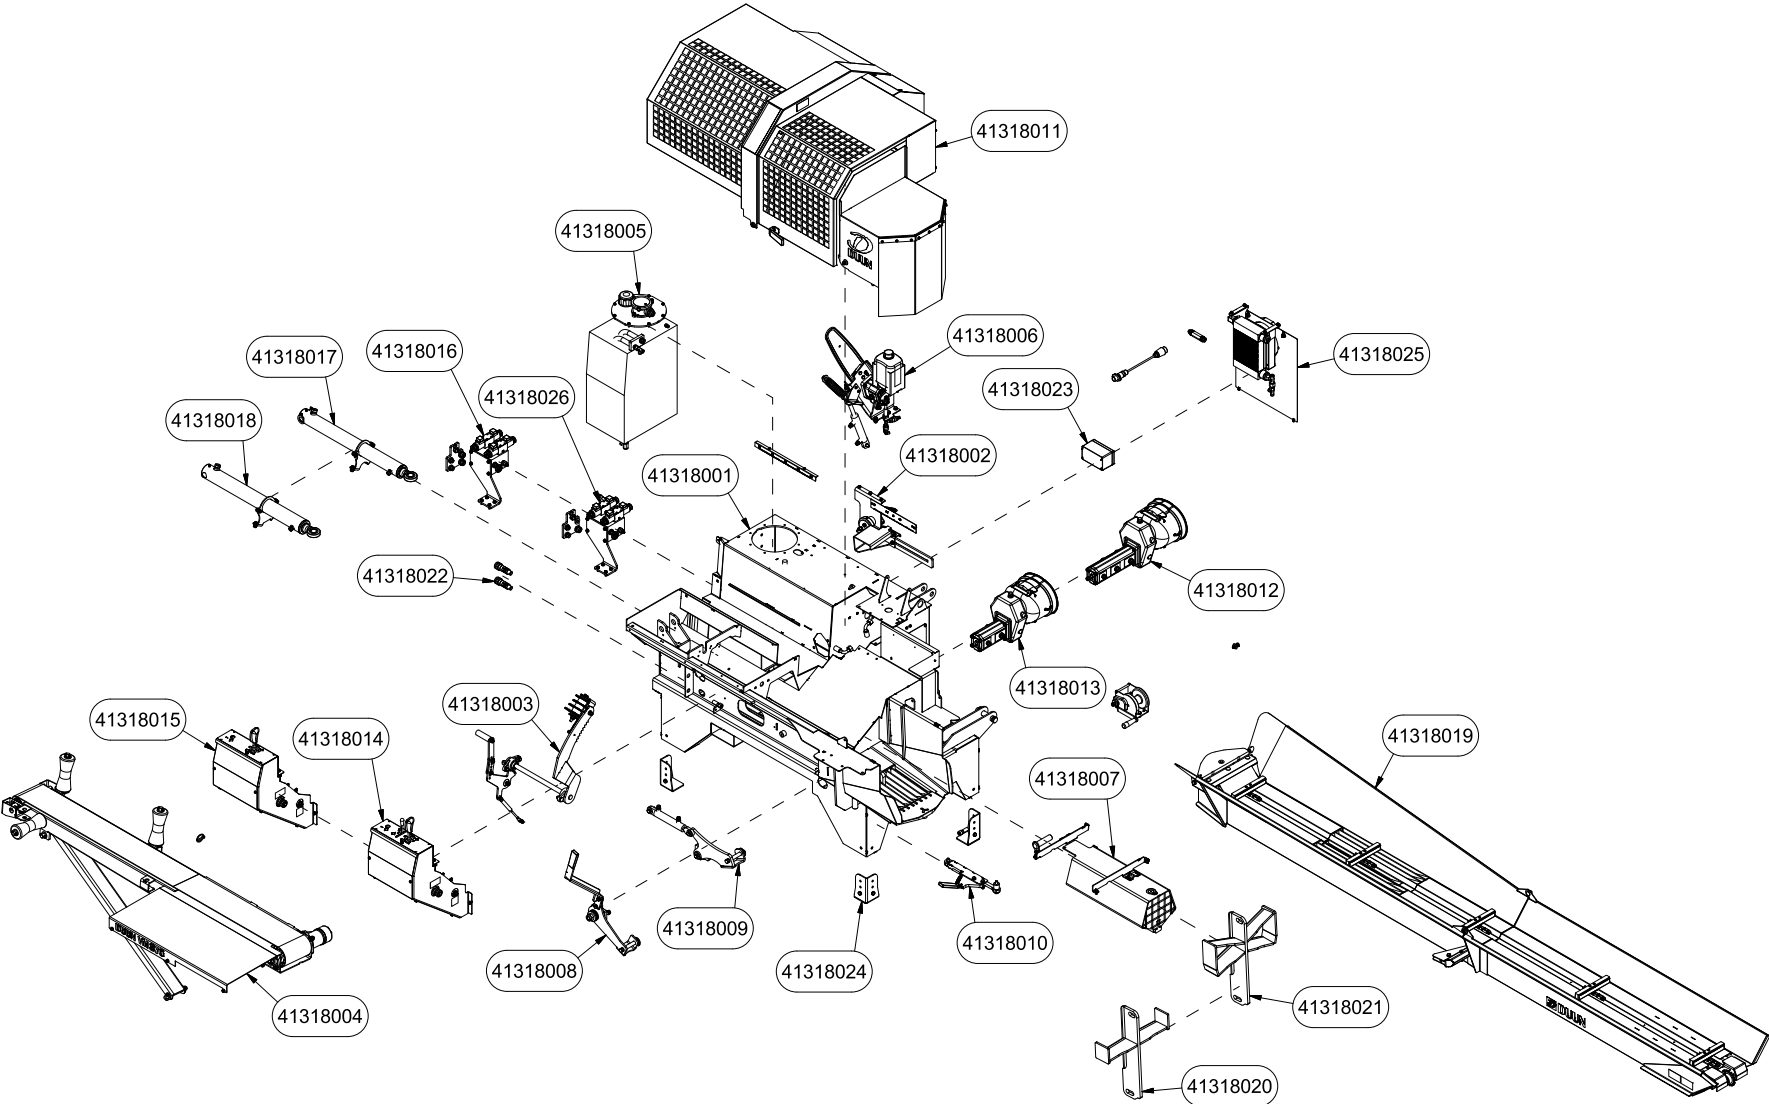

VM370 Spare parts catalogue

Serial number: from 140001 | up to 150000

Content	2
41318001 Chassis.....	4
41318002 Log stop.....	6
41318003 Log holder	8
41318004 Feed table	10
41318005 Hydraulic tank	12
41318006 Saw	14
41318007 Splitting ram.....	16
41318008 Manual knife lift.....	18
41318009 Hydraulic knife lift.....	20
41318010 Sideways conveyor.....	22
41318011 Cover	24
41318012 Gearbox 3 pumps.....	26
41318013 Gearbox 2 pumps.....	28
41318014 Operation console 3 pumps.....	30
41318015 Operation console.....	32
41318016 Hydraulic block 3 pumps.....	34
41318017 Cylinder 7 t.....	36
41318018 Cylinder 8,5 t.....	38
41318019 Conveyor	40
41318020 Splitting knife 4 parts	42
41318021 Splitting knife 6 parts	44
41318022 Cane stand outlet.....	46
41318023 Electrical box	48
41318024 Support legs	50
41318025 Oil cooler	52
41318026 Hydraulic block 2 pumps.....	54